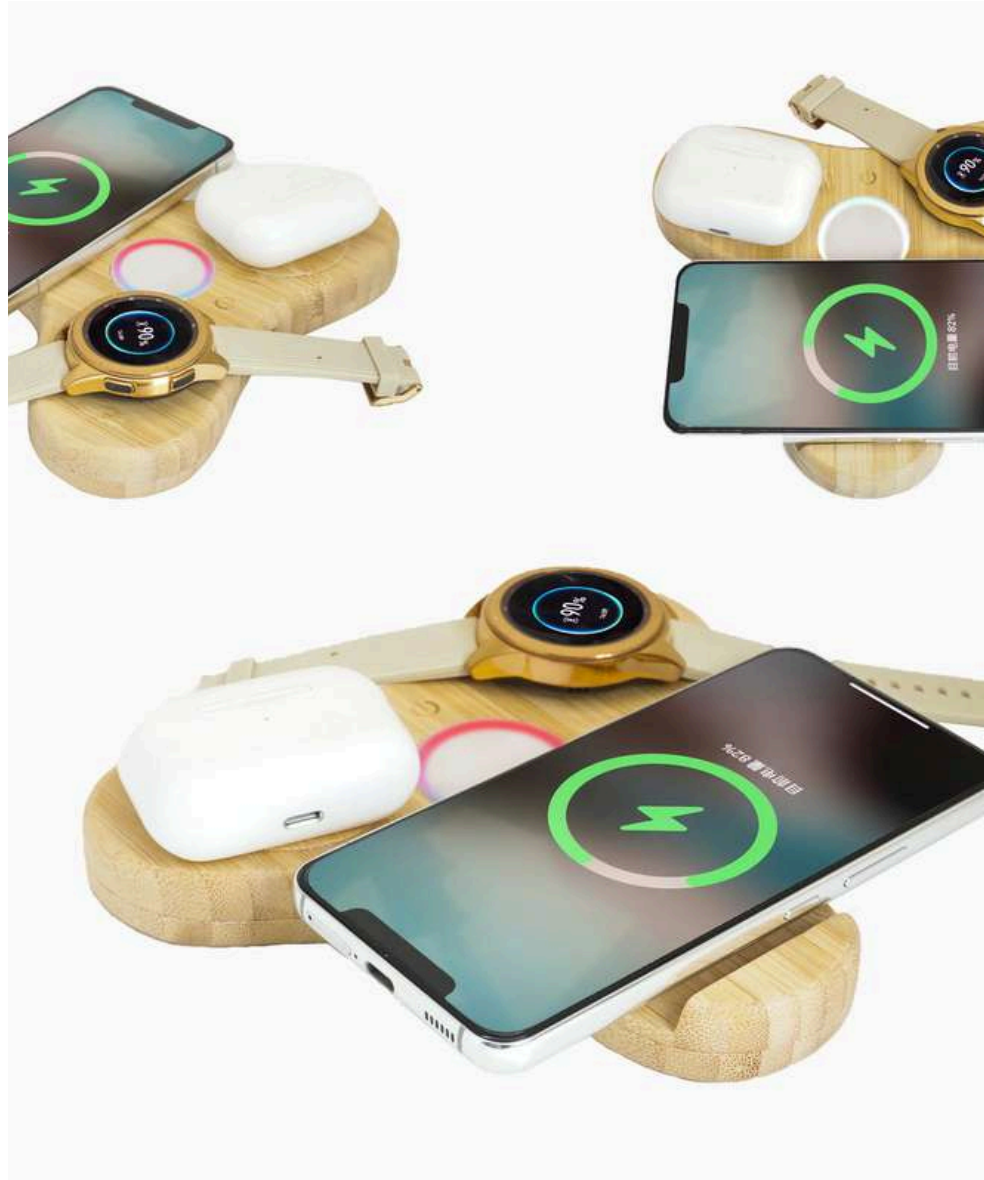

🌿 MT544 – 4 IN 1
BAMBOO WIRELESS
CHARGER WITH
AMBIANCE LAMP

Material: Natural Bamboo
Product Weight: 178g
Product Size: 16.8 × 15 × 2 cm
Price: US$4.20/ PCS (30RMB)
MOQ 1000 Pcs