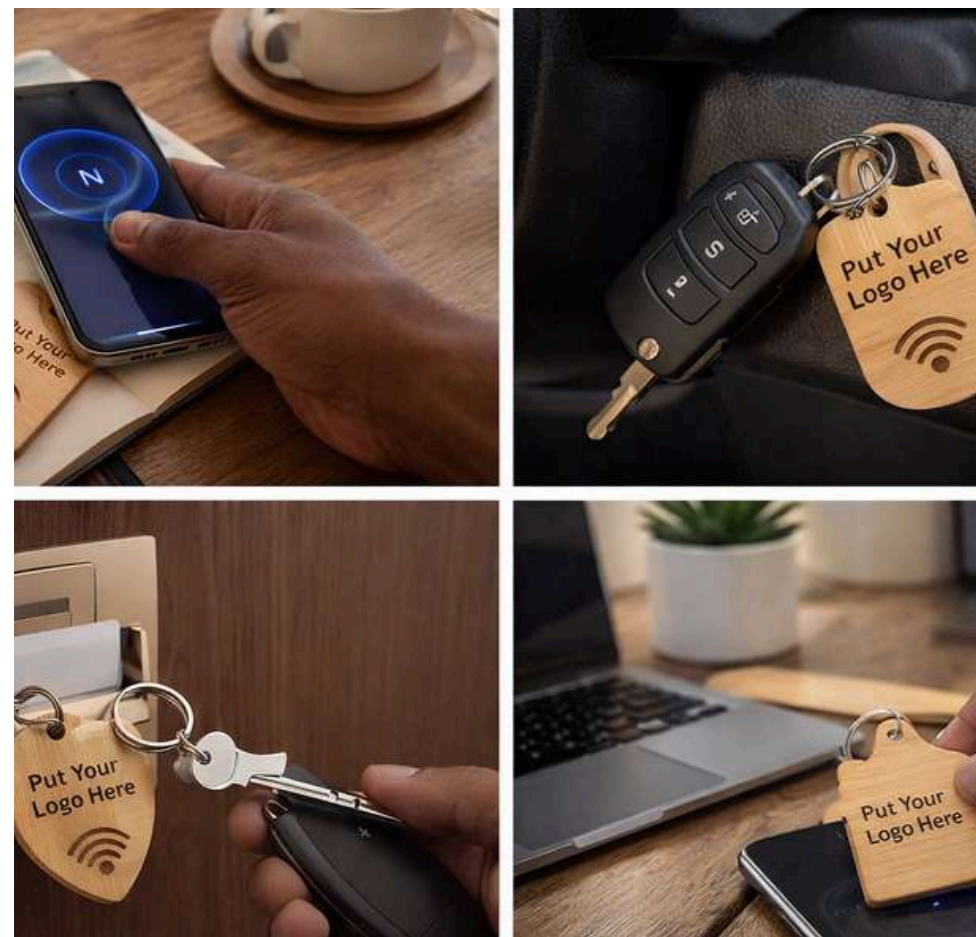

**MT702 EDSONSOON
BAMBOO NFC
SMART TAG | ECO-
FRIENDLY RFID
WOODEN TOKEN
FOR DIGITAL
SHARING, ACCESS &
AUTOMATION**