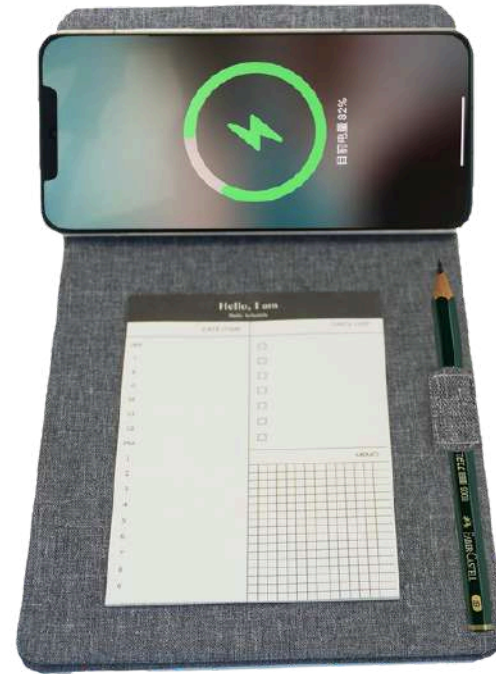

MT551 PHONE HOLDER & WIRELESS CHARGER

- 5W/10W/15W wireless charging for fast and convenient charging
- Type-C input for flexible charging options
- Phone holder design for easy device placement
- Made with eco-friendly PU/RPET material (optional)
- Sleek, compact design for portability and space-saving