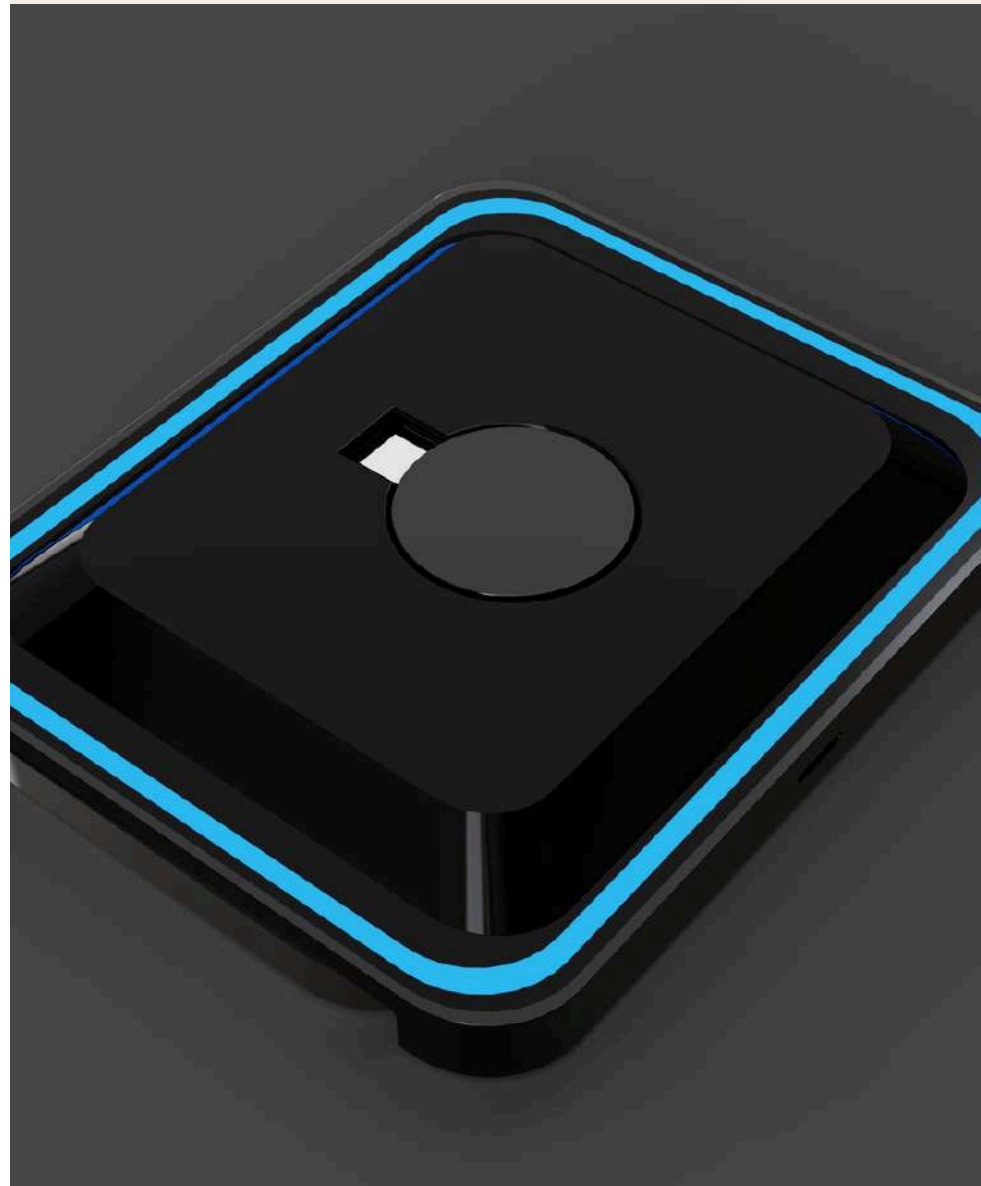

- ✓ **Fast Wireless Charging:** 3 power options (5W/10W/15W) for all your needs
- ✓ **Eco-Friendly Build:** Made from renewable bamboo
- ✓ **Minimalist Design:** Adds a natural touch to your desk or nightstand
- ✓ **Universal Compatibility:** Works with all Qi-enabled smartphones
- ✓ **Safe Charging:** Intelligent chip prevents overheating and overcharging