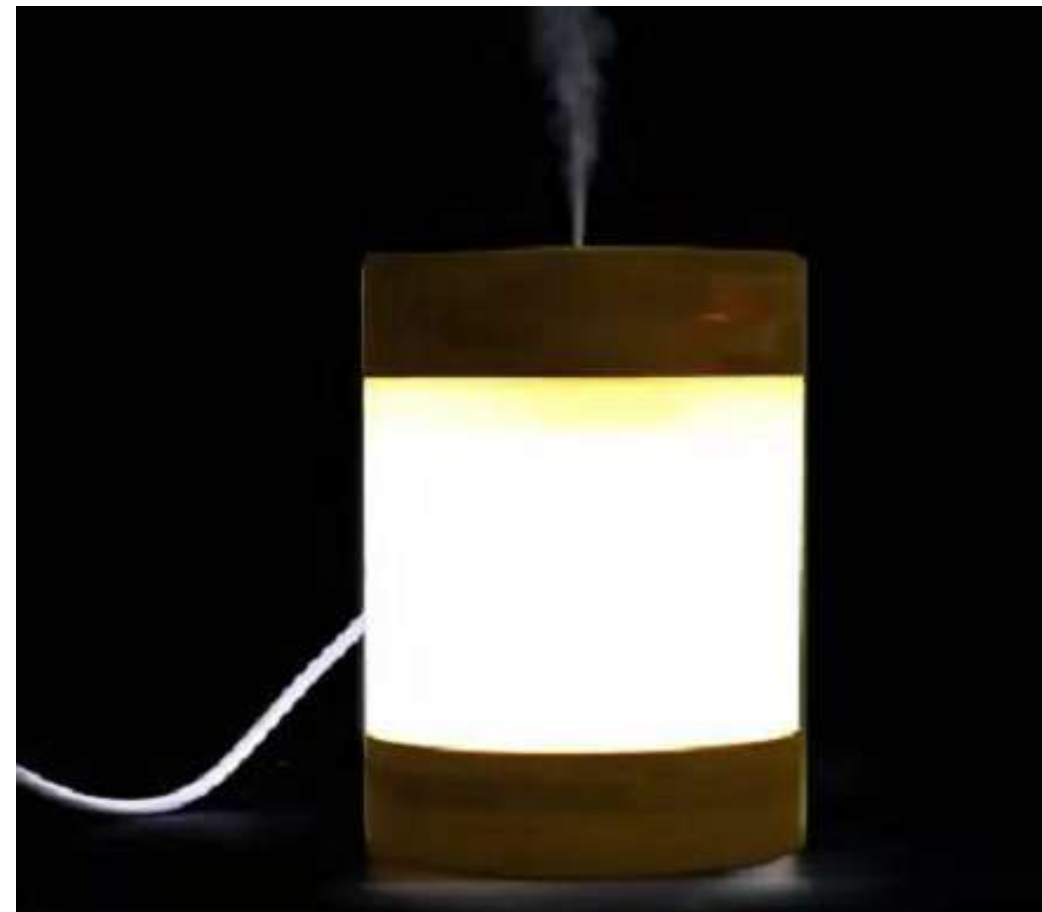

BAMBOO
HUMIDIFIER WITH
LED LIGHT MT529

- Stylish bamboo and PC build
- Decorative 2-mode LED lighting
- Continuous mist vaporization
- Large 350ml+ water tank capacity
- Covers rooms up to 25m²
- Compact yet functional design for home or office use