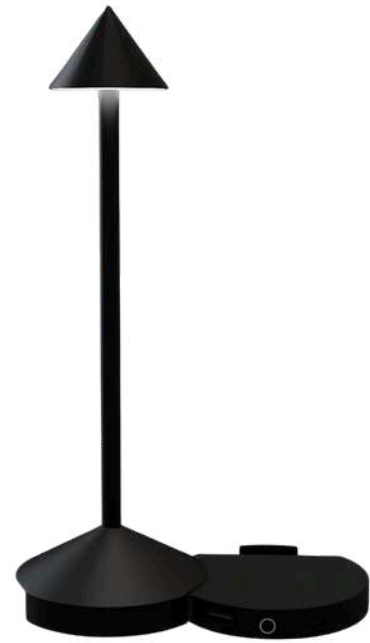

- **Material: Bamboo & ABS**
- **Price: TBD**
- **Price: UPON DISCUSSION**
- **Carton: TBD**
- **SAMPLE NOT READY YET**