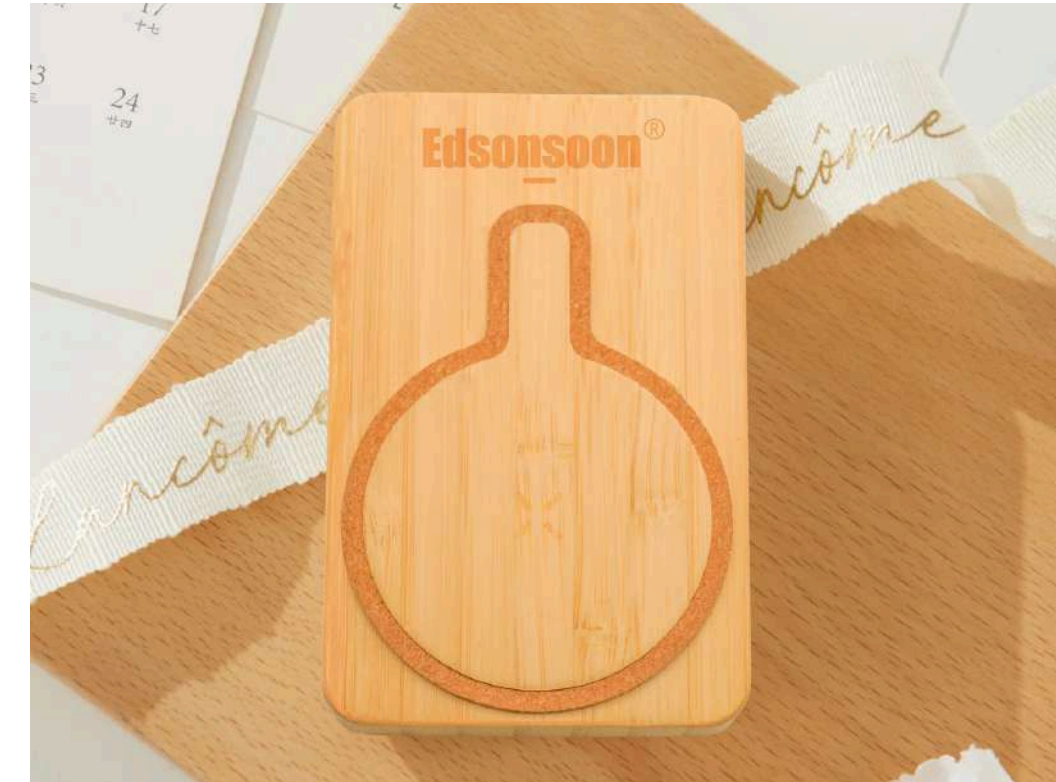

- Material: Bamboo + Cork
- Product Weight: 180g
- Battery: 5000 mAh/ 10000 mAh (customizable)
- Product Size: L10.9 × W7.2 × H1.8 cm
- Carton Size: 38.5 × 13 × 24.5 cm, 50 pcs/Ctn, 10kg/Ctn
- **Price: US$6.6/PCS**
- **MOQ 1000 Pcs**

**MT557 – MAGSAFE
BAMBOO POWER
BANK WITH WIRELESS
CHARGER**

- Magsafe-compatible 15W wireless charging
- PD 20W Type-C input & output for rapid charging
- Compact, durable design made of bamboo & cork
- Eco-friendly and stylish – great for corporate gifting or personal use
- USB quick charge port for multi-