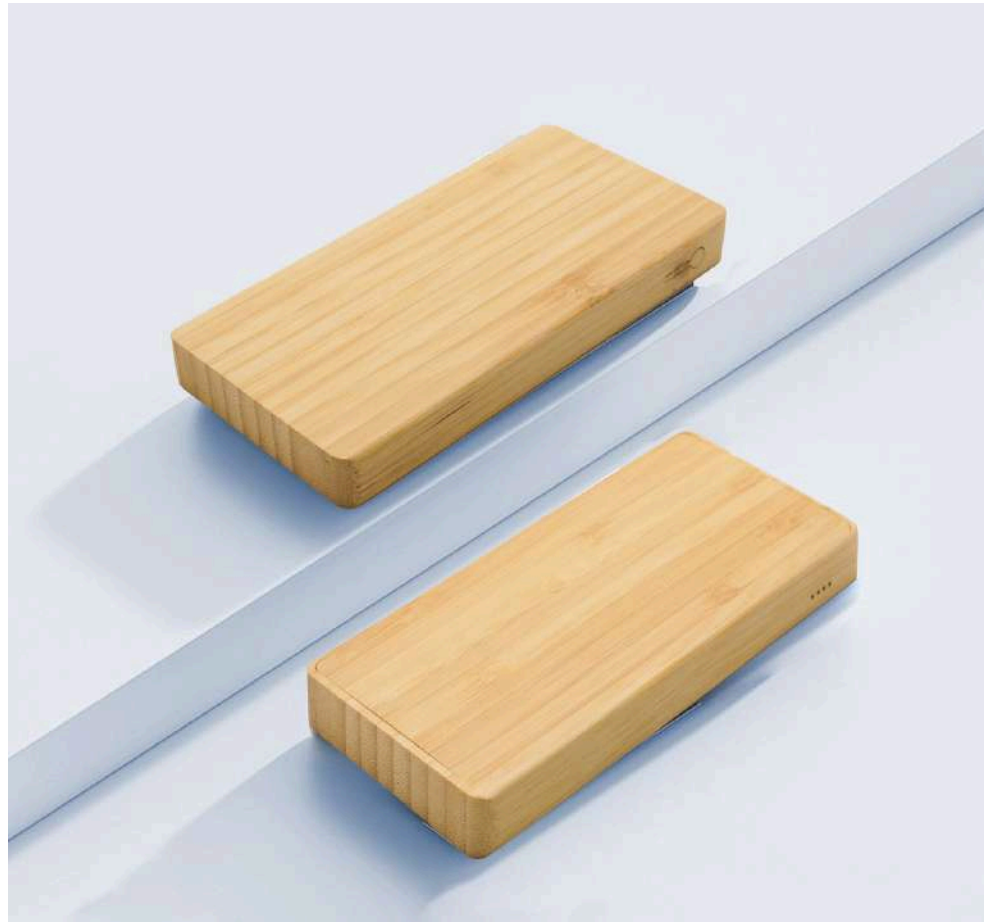

- Material: Bamboo
- Battery Capacity: 5,000mAh / 10,000mAh
- Input & Output: 1×Type-C (PD 20W + QC 3.0)
- Output: 2×USBA
- Weight: 231g
- Size: 15 × 7.4 × 1.6 cm
- Carton Size: 515 × 295 × 175 mm
- **Price: 10000mAh : US$3.80/PCS (MOQ 1000 Pcs)**