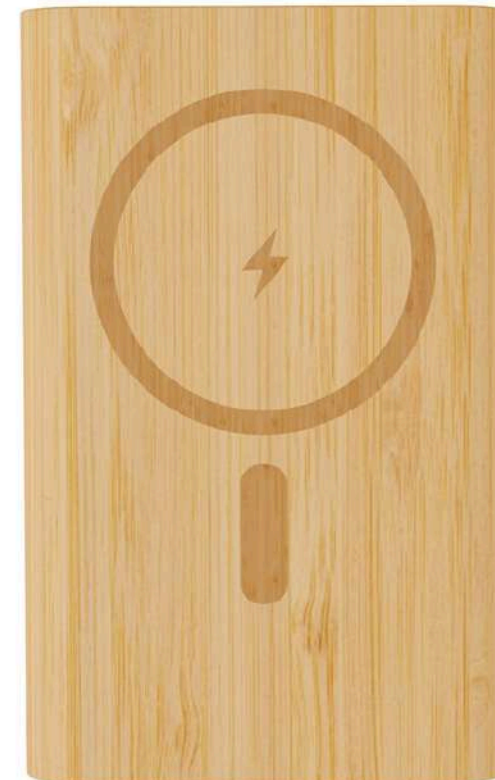

MT626 — Magnetic Power Bank with Touch Control

- Magnetic Snap-On Charging: Strong magnetic alignment for stable wireless charging.
- Touch Control Display: Simple touch activation for battery status and power.
- Compact & Lightweight: Slim design perfect for daily carry.
- Dual Charging: Wireless + USB-C wired charging available.
- Travel-Friendly: Safe, fast, and convenient for on-the-go use.
- Universal USB-C: Works with all modern devices.