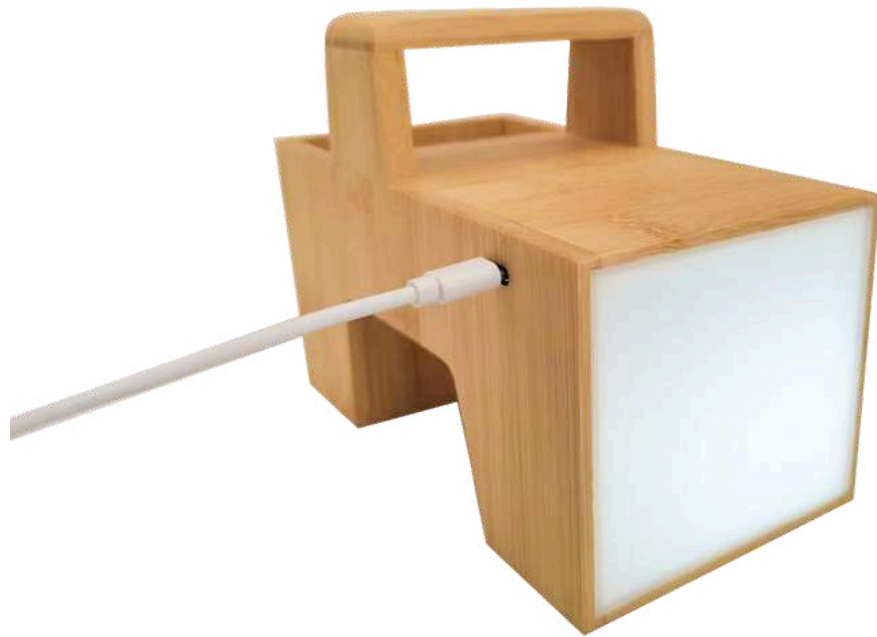

BAMBOO WIRELESS
CHARGING HUB –
MODEL NO: MT524

- Eco-friendly and compact multi-port charger
- Combines wireless and wired charging in one
- Ideal for desktop organization and sustainable tech branding

Material: Bamboo
Product Weight: 82g
Product Size: 10 × 10.2 × 1.7 cm
Price :US\$1.8/PCS
MOQ 1000 Pcs

MT597 HEART-SHAPED BAMBOO WIRELESS CHARGER

- **Unique heart-shaped design for a stylish touch**
- **Fast wireless charging (5W/10W/15W options)**
- **Made from eco-friendly, sustainable bamboo**
- **Lightweight, compact, and travel-friendly**
- **Ideal for gifts, personal use, and corporate promotions**

MT510 BAMBOO WIRELESS CHARGING LAMP STATION

- 2-in-1 wireless charging for phone and watch
- Built-in LED table lamp for versatile lighting
- Pen stand for organized desks
- Fast charging with 10W/15W wireless output
- Elegant and sustainable bamboo finish