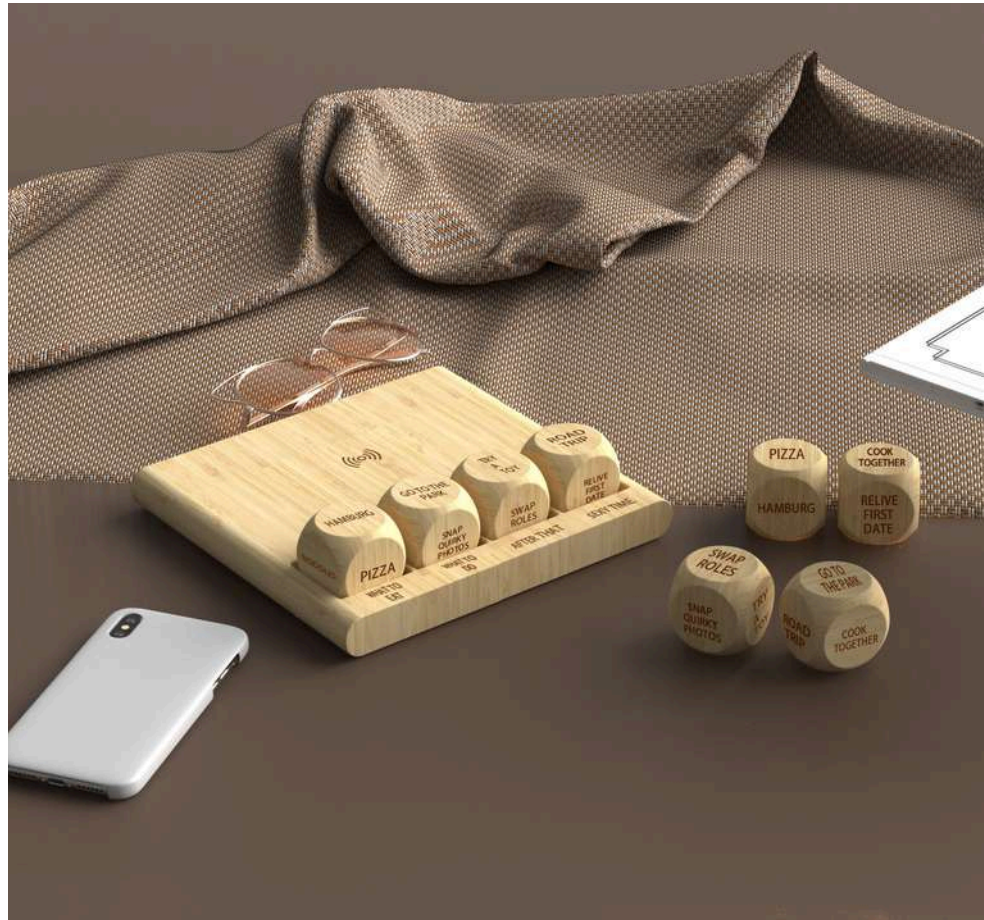

- **Model:** MT628
- **Product Size:** 15.5 × 15.5 × 1.3 cm
- **Dice Size:** 3 × 3 cm (each)
- **Weight:** 225 g
- **Material:** ABS + Bamboo (depending on style)
- **Wireless Output:** 10W / 15W (Qi-compatible)
- **Input:** USB-C
- **Functions:** Wireless Charger + 4-Piece Dice Set

- **Price:** US$4.60
- **MOQ** 1000 Pcs