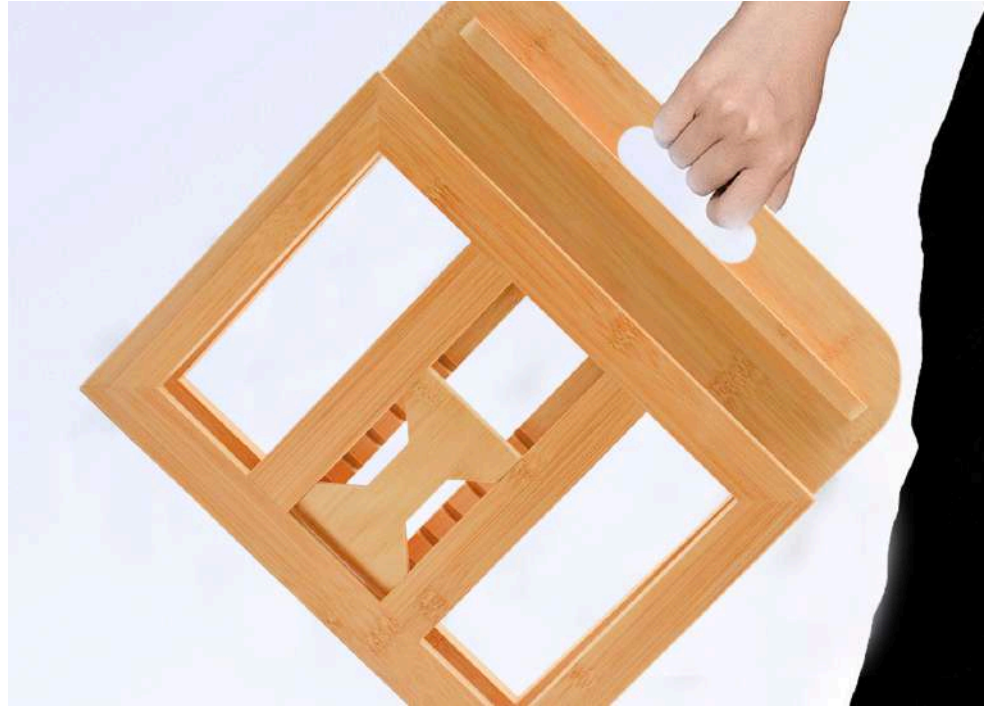

MT678 — CUP WARMER WITH DIGITAL CLOCK

- **2-in-1 Design:** Keeps your drink warm while displaying the time.
- **Safe Constant Heating:** Ideal for coffee, tea, milk, and office use.
- **Clear LED Clock:** Easy to read day or night.
- **Desktop Essential:** Perfect for office, home, study desk.
- **Gift Friendly:** Minimalist design suitable for all occasions.