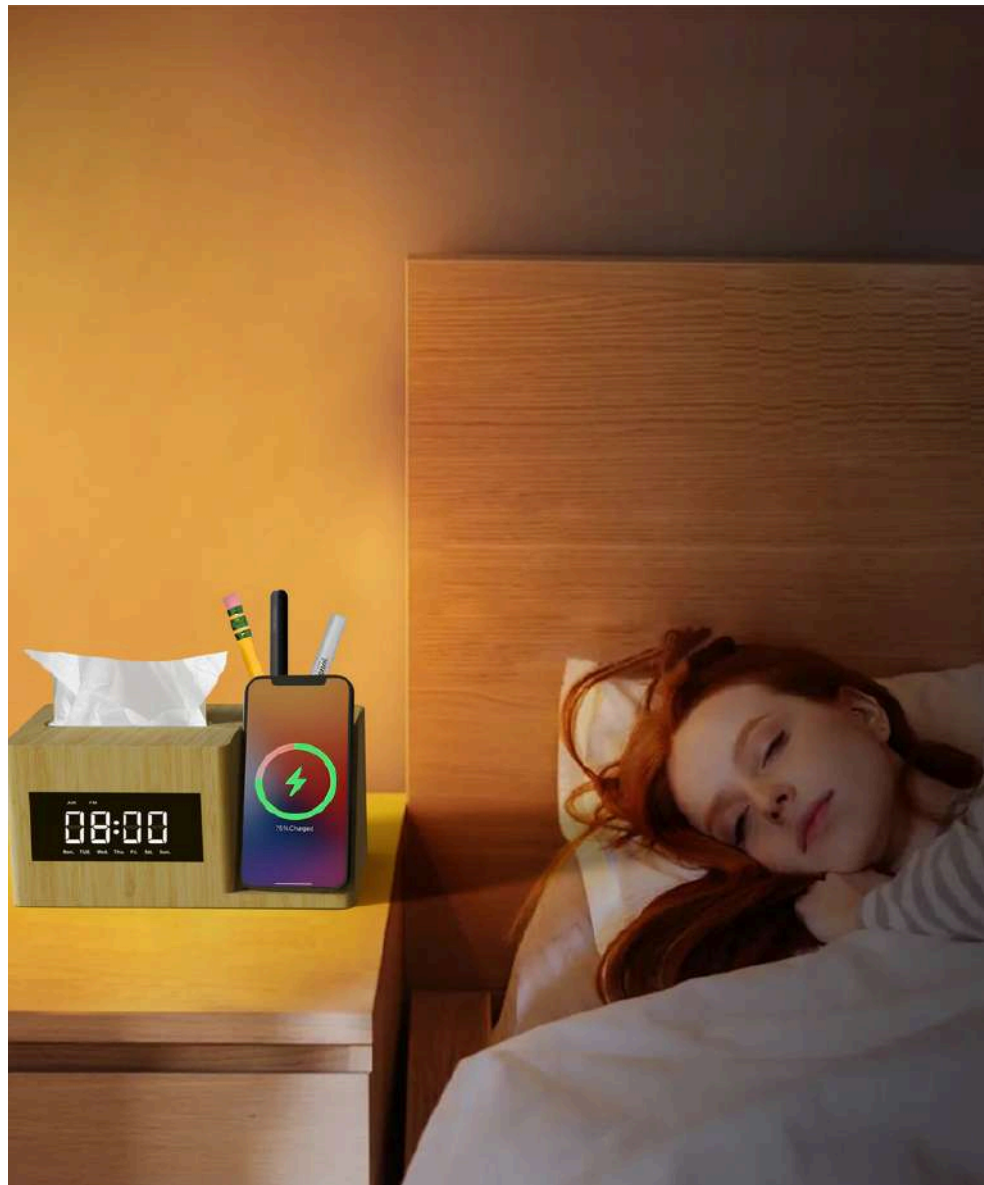

- **House-Shape Design:** Cute, warm, and perfect for home or office décor.
- **Built-In LED Alarm Clock:** Displays time, date, and temperature clearly.
- **3-in-1 Charging:** Charges phone (magnetic), smartwatch, and works as a mini organizer.
- **MagSafe Phone Charging:** Strong alignment keeps your phone securely attached.
- **Desk Organizer:** Includes a pen slot for daily use or study desks.
- **USB-C Powered:** Fast, stable, and easy to connect.