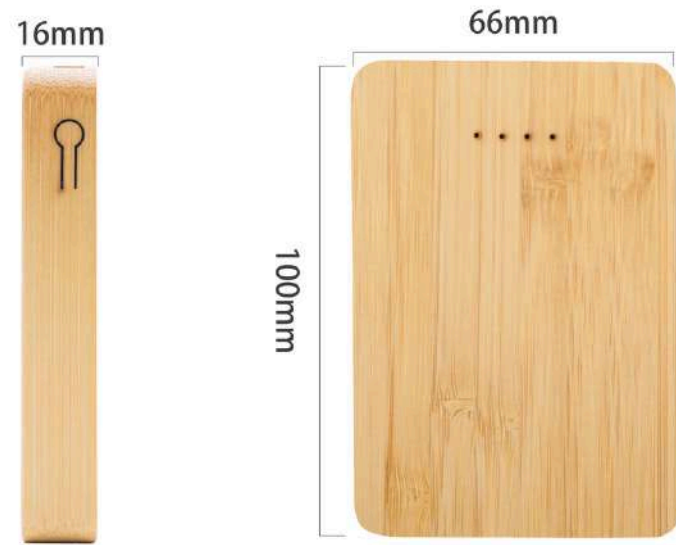

Material: Bamboo

Specifications:

- 1 × Type-C Input – 20W PD Fast Charge
- 1 × Wireless Charging – 15W
- 1 × USB Output – 15W Quick Charge
- 1 × Type-C Output – 15W PD Fast Charge
- 1 × Built-in Phone Holder (Vertical & Horizontal View)
- Battery Capacity: 5000mAh
- Product Size: 10.9 × 7.2 × 1.8 cm
- Product Weight: 190g
- **Price: US\$6.80/PCS**
- **MOQ 1000 Pcs**