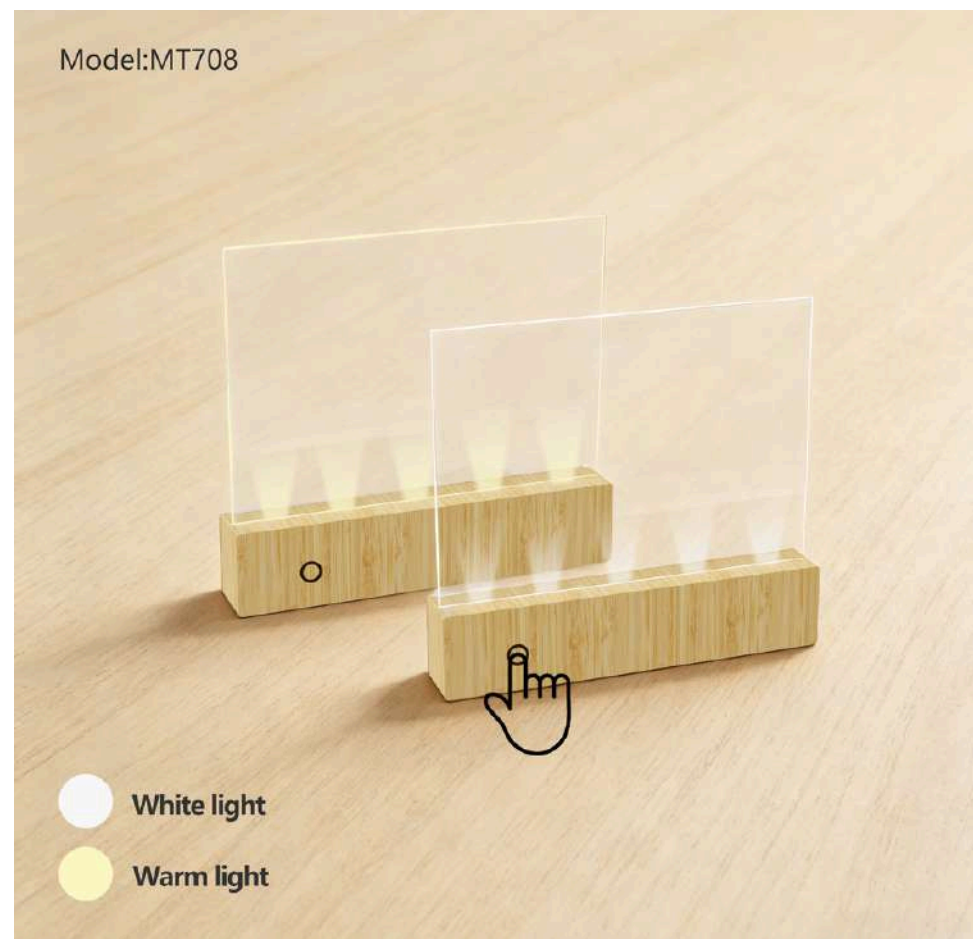

**MT708 BAMBOO LED
DESK LAMP WITH
ACRYLIC LIGHT
PANEL – TOUCH
CONTROL, WARM &
WHITE LIGHT, USB
POWERED READING
& DISPLAY LIGHT**

- White light
- Warm light

- **Desk & Office Use** – Ideal for work desks, study tables, and home offices
- **Reading Light** – Soft, eye-friendly lighting for books and documents
- **Night Light** – Warm light mode creates a calm, relaxing atmosphere
- **Display & Decoration** – Perfect for showcasing menus, photos, notes, or signage
- **Hotel & Gift Use** – Suitable for hotels, libraries, corporate gifts, and eco-friendly gift sets