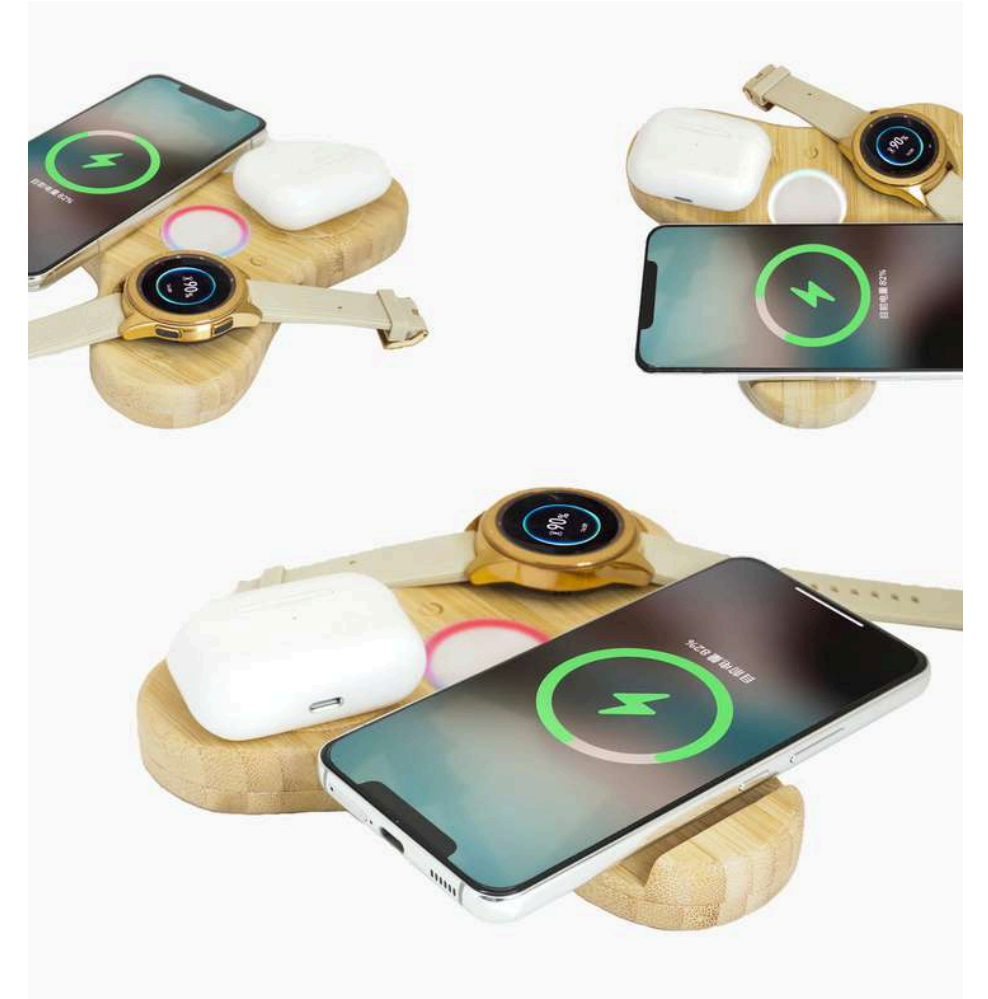

- ✓ Eco-Friendly Bamboo Material
- ✓ Wireless Charging for 3 Devices Simultaneously
- ✓ Minimalist Phone Holder
- ✓ Soft Ambient Lighting
- ✓ Type-C Fast Charging Support
- ✓ Perfect for Desks, Nightstands, or Gifting