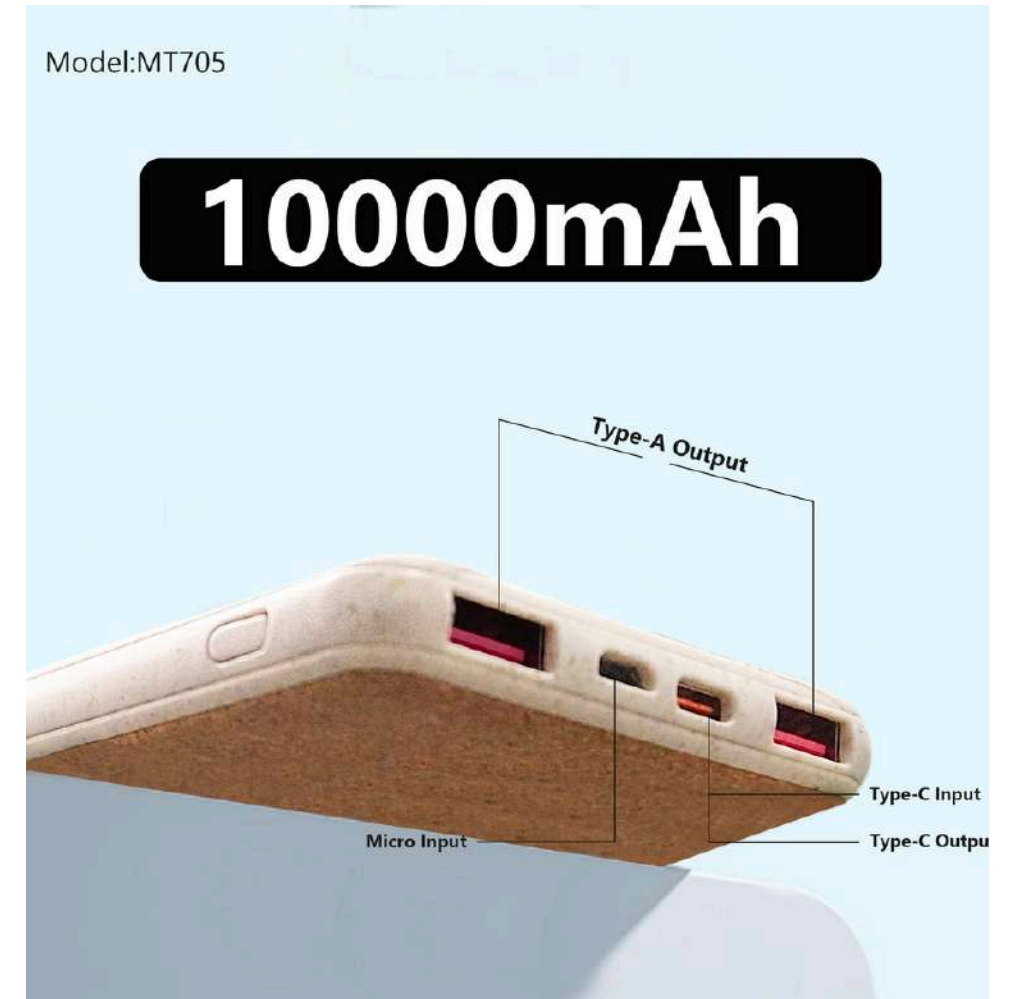

- **Model:** MT705
- **Battery Capacity:** 10,000 mAh
- **Material:** Eco-friendly cork surface + recycled plastic frame
- **Output Ports:**
- 2 × USB-A output
- 1 × USB-C output
- **Input Ports:**
- 1 × USB-C input
- 1 × Micro USB input
- **Charging:** Fast charging supported
- **Indicators:** LED power indicator
- **Design:** Slim, lightweight, pocket-size
- **Power:** Portable rechargeable power bank
- **Price:** US\$ 8.40 / Pcs (MOQ 1000pcs)