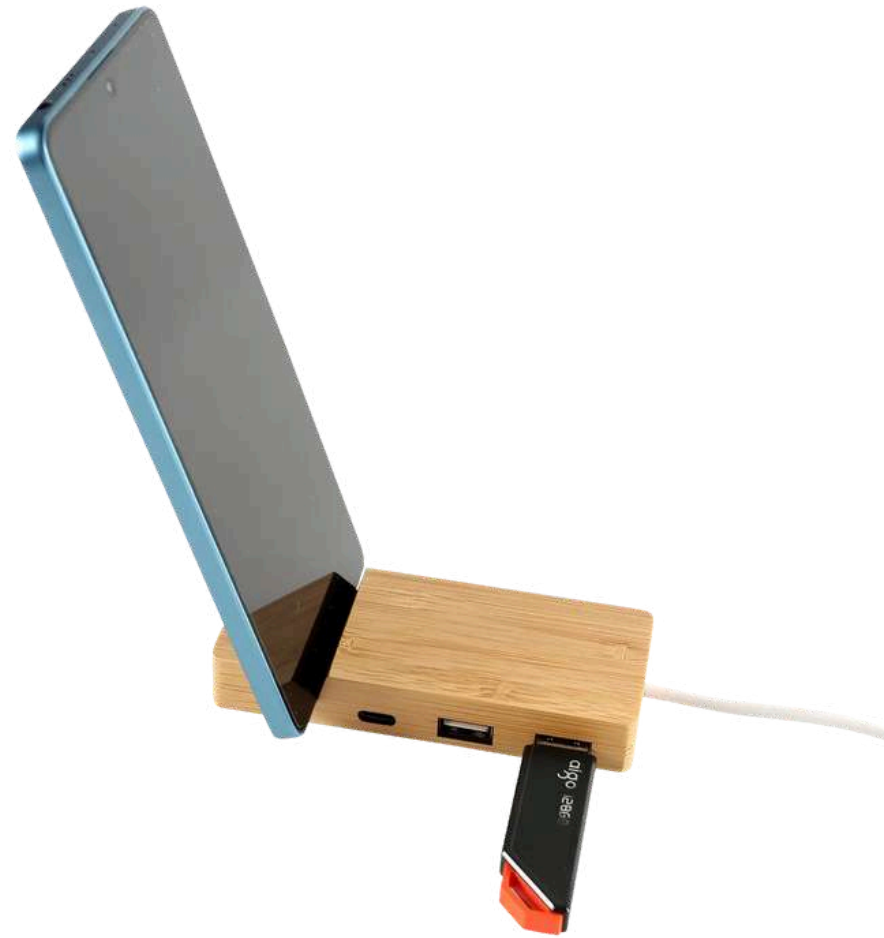

Material: Bamboo & PU
Leather

Product Weight: 205g

Product Size: 19.5 × 8.2 ×
16 cm

Price :**US\$3.30/PCS**

Material: Eco-friendly composite
Product Size: 9.5 × 10.2 × 16.5 cm
Potted Plant Settler Size: 7.4 × 7.9 × 6.5 cm
Price :US\$3.20 /Pcs
MOQ 1000 Pcs

 INNOVATIVE
WIRELESS CHARGER
WITH POTTED PLANT
HOLDER MT630

- Fast wireless charging support (5W/10W/15W optional)
- Detachable potted plant holder for easy maintenance
- Sleek and compact footprint fits any desktop
- Promotes natural wellness and productivity
- A unique gift choice for eco-lovers and tech fans