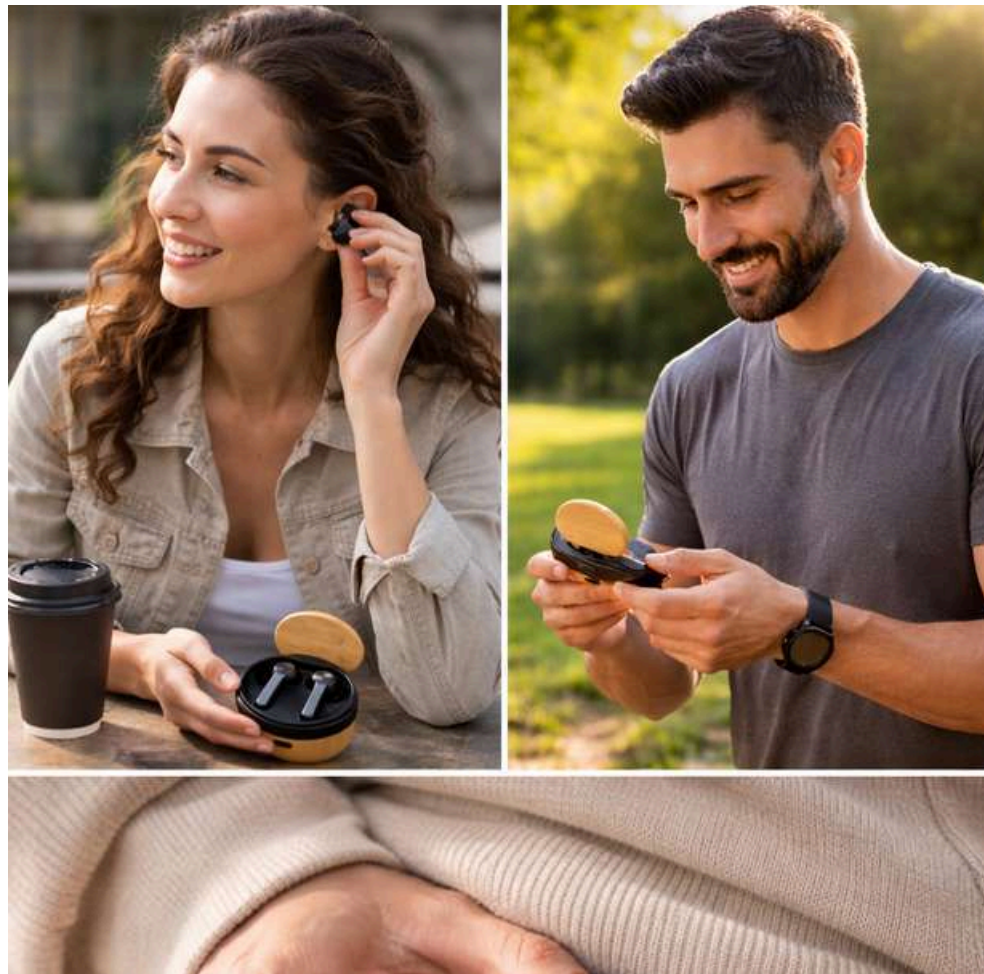

- **Material:** Natural Bamboo + ABS
- **Bluetooth Version:** Bluetooth 5.3
- **Wireless Range:** Up to 10 m
- **Charging Case:** Bamboo lid with ABS body
- **Charging Port:** USB-C
- **Playback Time:** Up to 5 hours (earbuds)
- **Total Playtime:** Up to 20 hours with charging case
- **Microphone:** Built-in HD microphone
- **Controls:** Touch control
- **Color Options:** Bamboo + Black / Bamboo + White