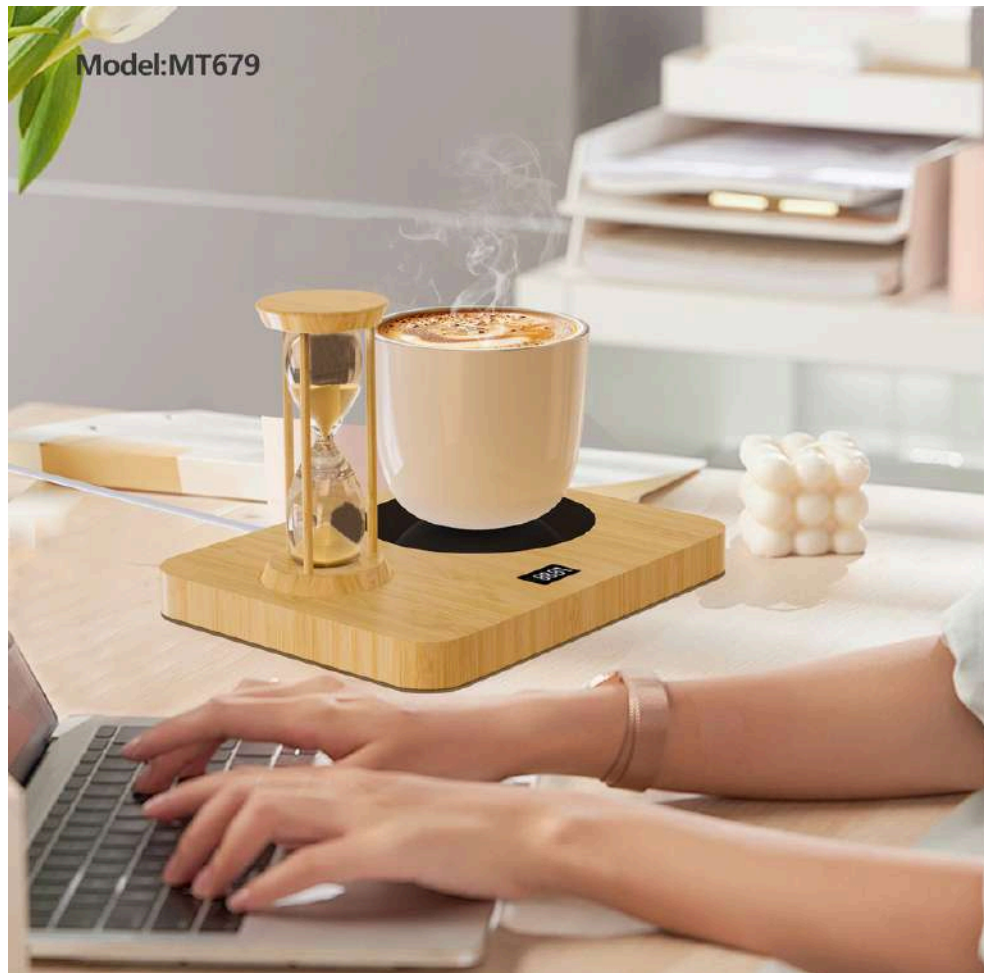

- **Model: MT679**
- **Material: Natural bamboo + glass hourglass**
- **Power: 15-20W**
- **Temp: Keeps drinks at ~50-65°C**
- **Input: USB-C / USB-A**
- **Function: Cup warmer + decorative timer**
- **Compatible Cups: Ceramic, glass, stainless steel**
- **Size: Compact desktop design**
- **Price: US$ 4.50/pcs
  (32RMB) (MOQ 1000 Pcs)**