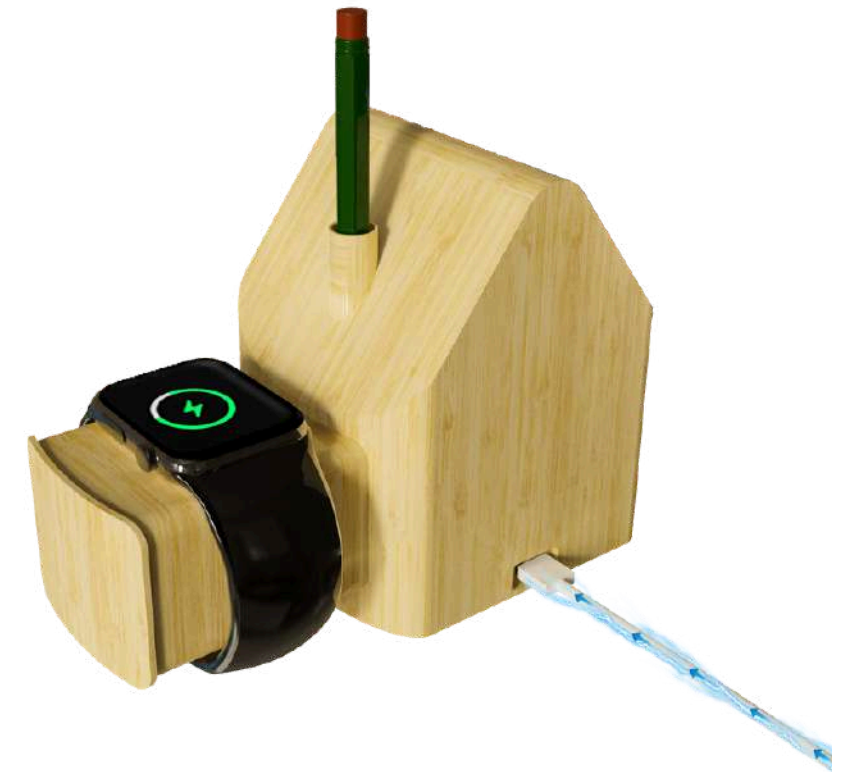

- **Material:** Natural Bamboo + LED Display
- **Functions:** Alarm Clock + Time/Date/Temperature + DIY Cube Calendar
- **Display:** Soft LED light (adjustable brightness)
- **Power:** USB-C input / Battery backup (optional)
- **Calendar Type:** Rotating bamboo cubes (month/day blocks)
- **Size:** TBD
- **Weight:** TBD

MT611 — LED LIGHT ALARM CLOCK WITH DIY BAMBOO CUBE CALENDAR

- **Eco-Friendly Bamboo Design:** Minimalist, natural, and stylish on any desk.
- **LED Digital Clock:** Shows time, date, and temperature clearly day or night.
- **DIY Cube Calendar:** Reusable wooden month & day blocks—no more paper calendars.
- **Perfect Desk Decor:** Ideal for home, office, study table, or bedside use.
- **Soft Ambient Light:** Gentle LED glow enhances night-time visibility without harsh brightness.
- **Gift Friendly:** Unique combination of digital tech + bamboo craft.

**MT617 — House-Shaped
LED Clock with 3-in-1
Wireless Charging**

- **Model:** MT617
- **Material:** Bamboo + ABS
- **Functions:** LED Alarm Clock + Magnetic Phone Charger + Watch Charger + Pen Holder
- **Wireless Output:**
- **Phone:** 10W / 15W Magnetic Charging
- **Watch:** 2.5W Magnetic Charging
- **Input:** USB-C
- **Display:** LED time/date/temp
- **Extras:** Pen Slot / Desktop Organizer

- **House-Shape Design:** Cute, warm, and perfect for home or office décor.
- **Built-In LED Alarm Clock:** Displays time, date, and temperature clearly.
- **3-in-1 Charging:** Charges phone (magnetic), smartwatch, and works as a mini organizer.
- **MagSafe Phone Charging:** Strong alignment keeps your phone securely attached.
- **Desk Organizer:** Includes a pen slot for daily use or study desks.
- **USB-C Powered:** Fast, stable, and easy to connect.