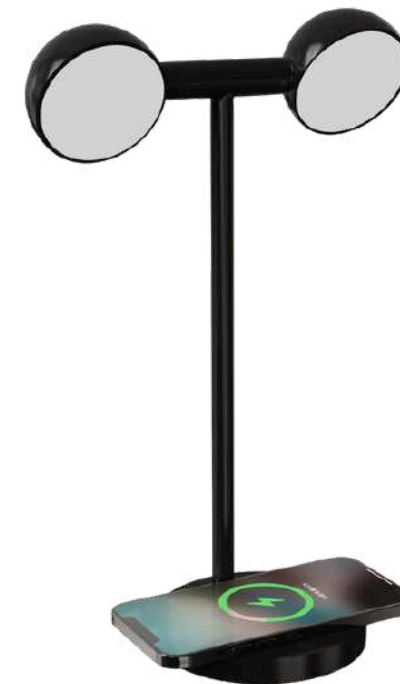

**MT568 – BAMBOO
WIRELESS CHARGER
WITH TABLE LAMP**