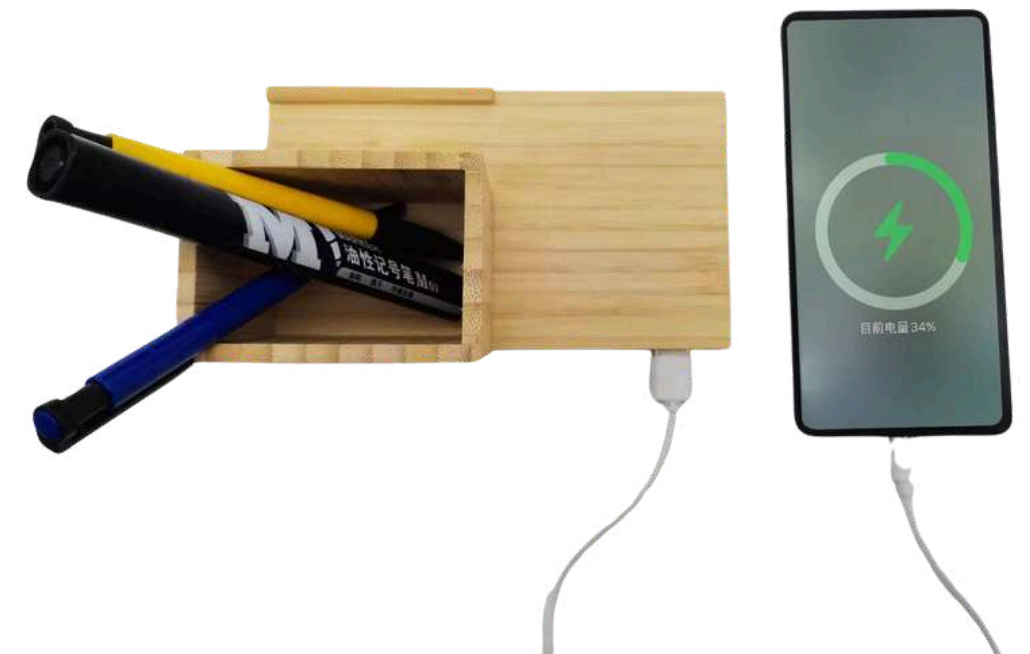

- Material: Bamboo
- Functions:
  - Pen Stand
  - Phone Holder
  - Wireless Charger (10W/15W optional)
  - USB Output ×1
  - Type-C Input & Output ×2
- Product Size: 16 × 9 × 9 cm
- Weight: 163g
- Carton:
  - **Price: US$3.5/PCS (MOQ 1000 Pcs)**