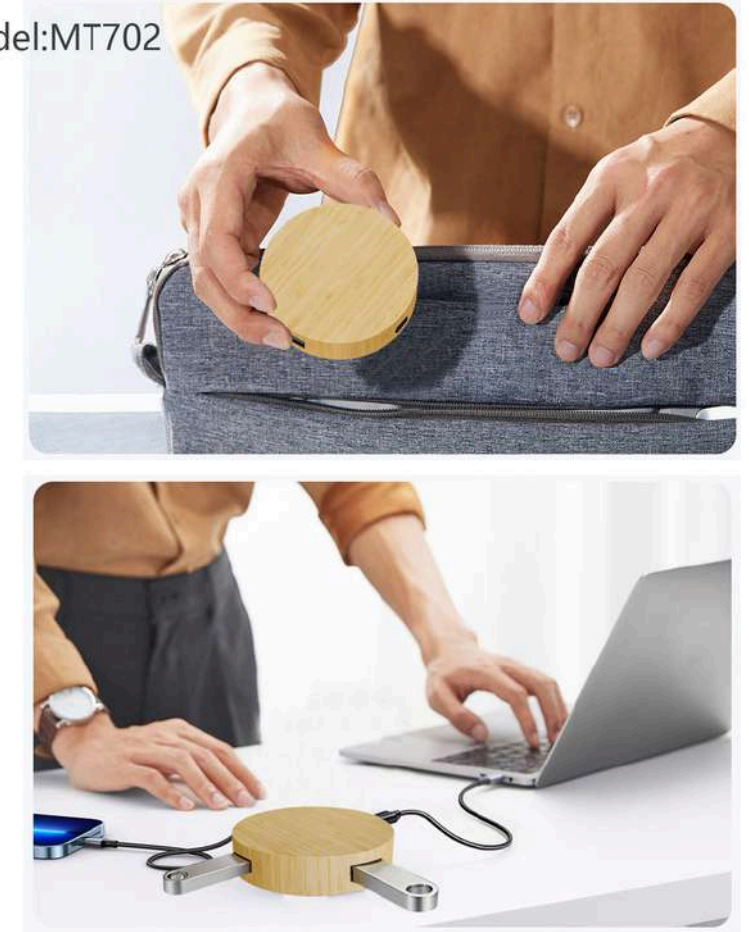

Model:MT702

MT702 BAMBOO USB HUB 4-PORT (USB 2.0) – ULTRA-SLIM POCKET-SIZE USB HUB WITH 2× USB-A OUTPUT & 2× USB-C (INPUT + OUTPUT), FAST DATA TRANSFER, ECO-FRIENDLY BAMBOO DESIGN