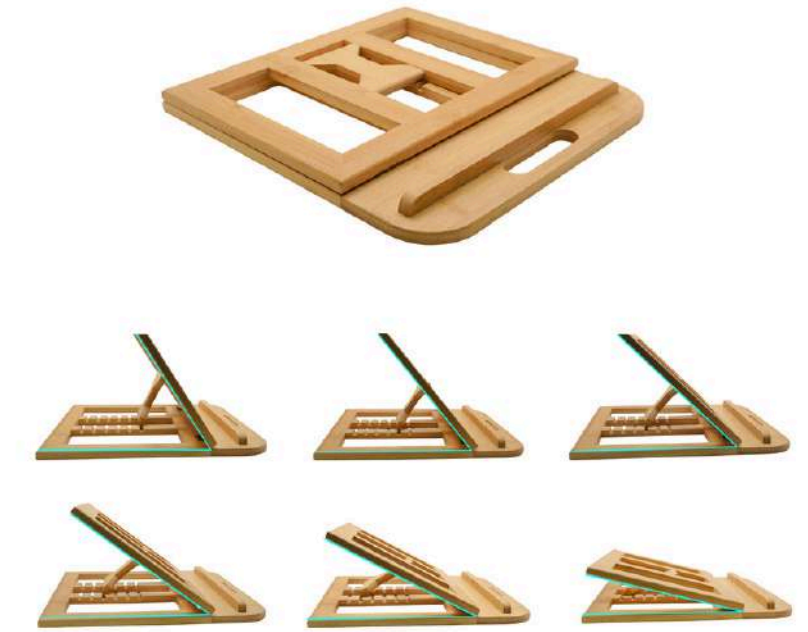

- **Material:** Bamboo
- **Adjustable Height:** Multi-level angle adjustment
- **Compatible Size:** Fits 10–17 inch laptops
- **Design:** Foldable, lightweight, portable
- **Cooling:** Open-frame ventilation design
- **Load Capacity:** 10–20kg (depending on model)
- **Price:** 5.00$/PCS
- **MOQ** 1000 Pcs

MT683 — ADJUSTABLE LAPTOP STAND

- **Ergonomic Adjustment:** Helps reduce neck and shoulder strain.
- **Strong & Stable:** Durable material supports heavy laptops securely.
- **Better Cooling:** Open structure improves airflow and prevents overheating.
- **Portable & Foldable:** Easy to carry for travel, office, or home.
- **Universal Fit:** Suitable for all laptop brands and sizes.