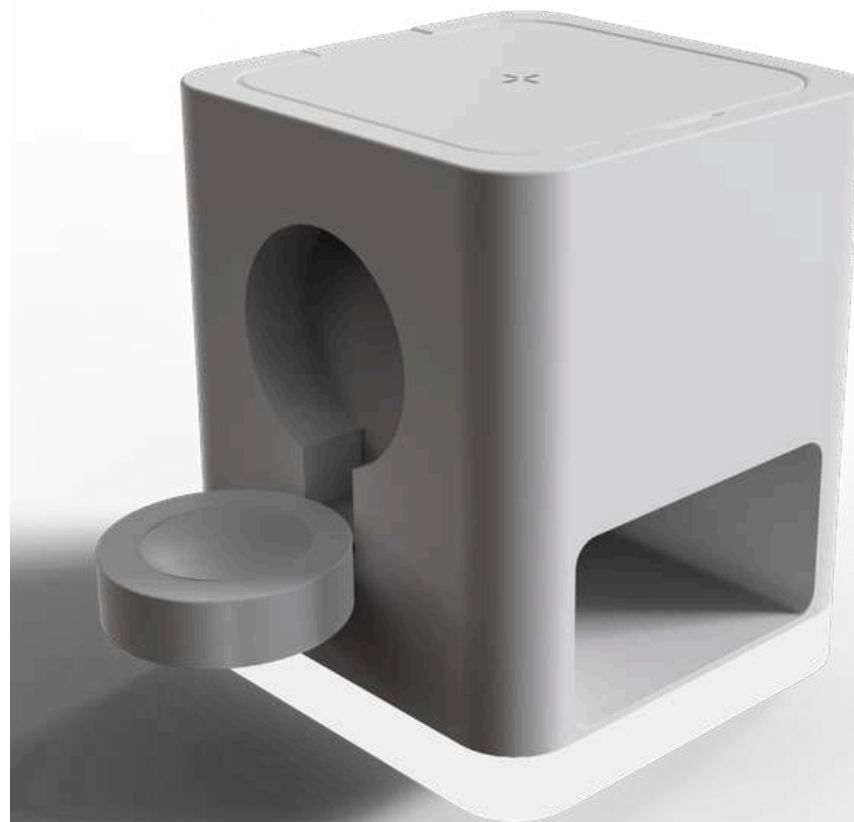

- ✓ Fast Wireless Charging - Choose between 5W, 10W, or 15W
- ✓ Eco-Conscious Design - Crafted from sustainable bamboo
- ✓ Universal Compatibility - Works with iPhones, Androids, earbuds & more
- ✓ Safety Protection - Overheat and overcharge protection built-in
- ✓ Sleek & Compact - Great for desktops, nightstands, or gifting