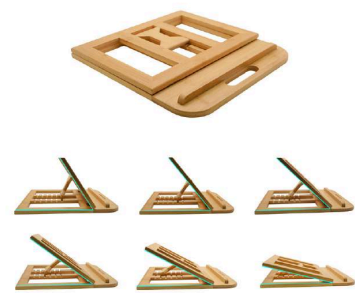

Model:MT677

Model:MT554

Model:MT680