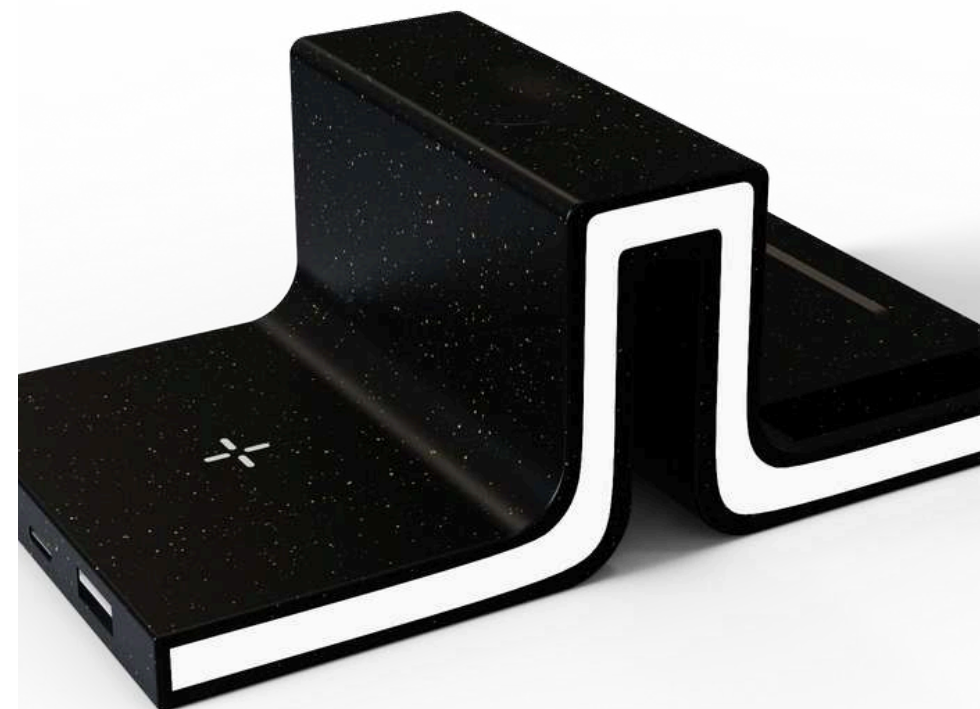

- ✓ Fast Wireless Charging – Select your preferred output: 5W / 10W / 15W
- ✓ Eco-Friendly – Crafted from renewable bamboo materials
- ✓ Qi-Compatible – Works with all Qi-enabled smartphones
- ✓ Smart Safety Chip – Over-voltage, temperature, and surge protection
- ✓ Elegant & Minimalist Design – Ideal for home, office, or gifting