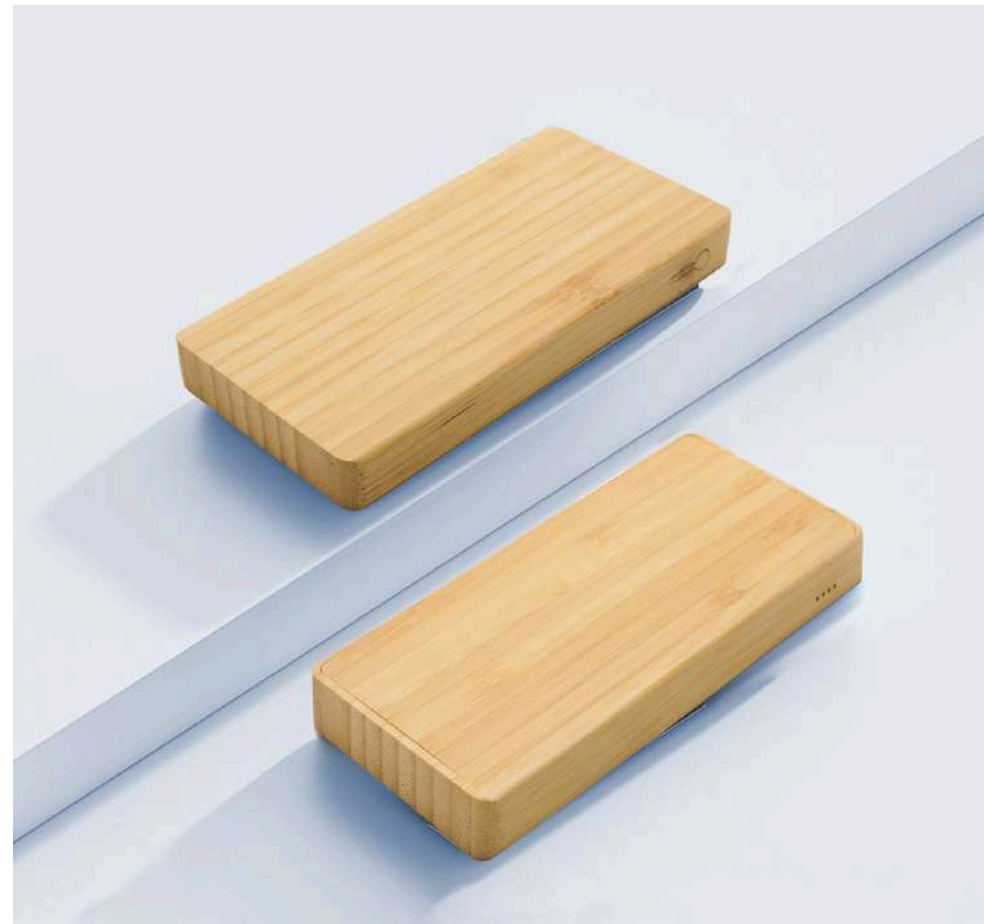

- Material: Bamboo
- Battery Capacity: 5,000mAh / 10,000mAh
- Input & Output: 1×Type-C (PD 20W + QC 3.0)
- Output: 2×USBA
- Weight: 231g
- Size: 15 × 7.4 × 1.6 cm
- Carton Size: 515 × 295 × 175 mm