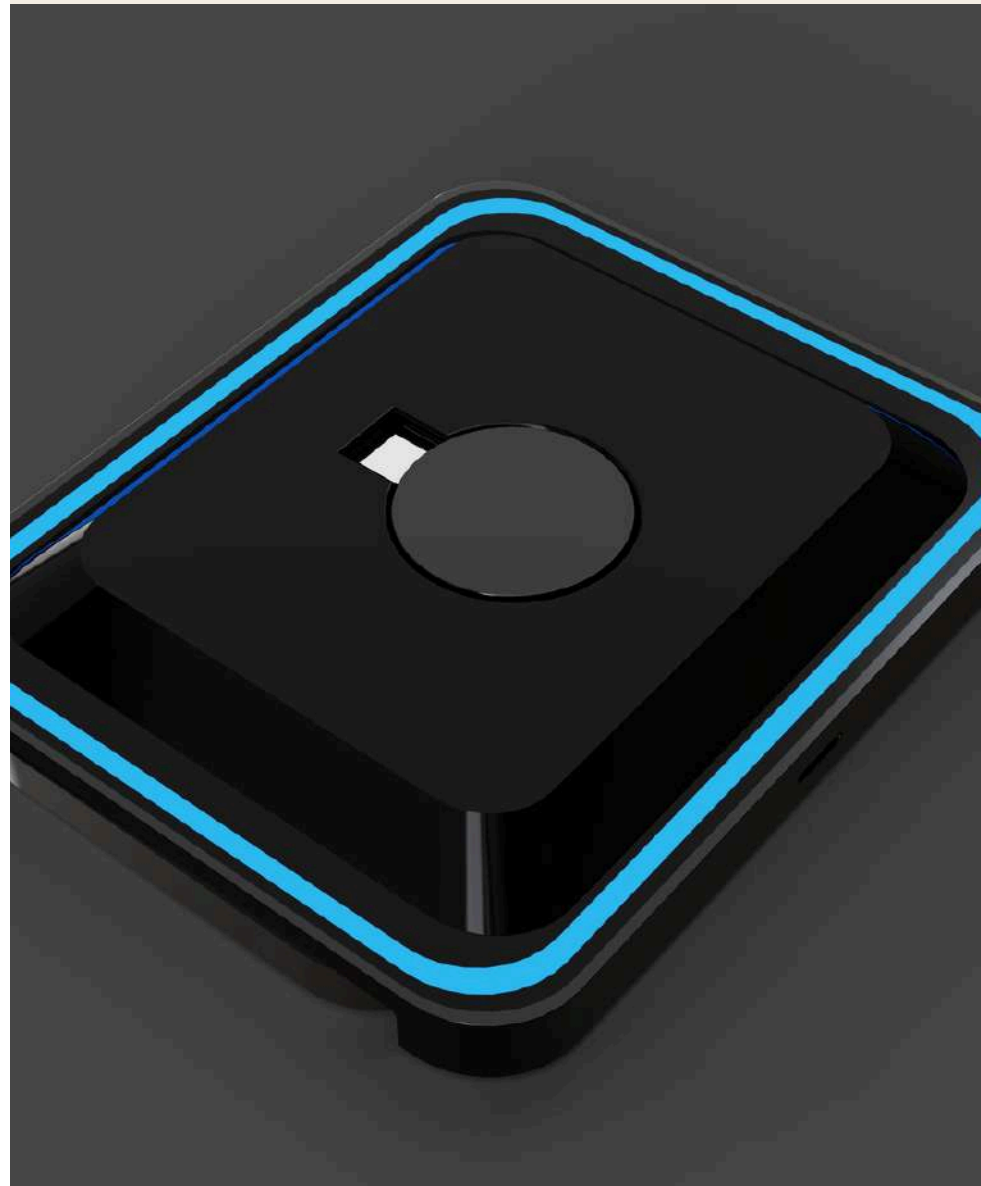

- ✓ Fast Wireless Charging: 3 power options (5W/10W/15W) for all your needs
- ✓ Eco-Friendly Build: Made from renewable bamboo
- ✓ Minimalist Design: Adds a natural touch to your desk or nightstand
- ✓ Universal Compatibility: Works with all Qi-enabled smartphones
- ✓ Safe Charging: Intelligent chip prevents overheating and overcharging