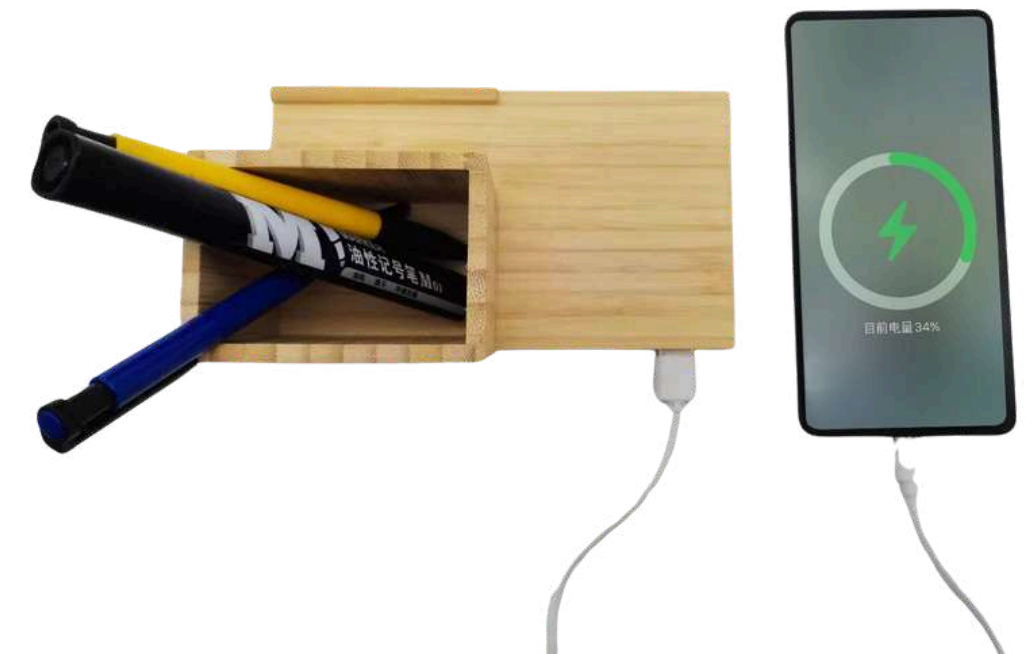

- Material: Bamboo
- Functions:
  - Pen Stand
  - Phone Holder
  - Wireless Charger (10W/15W optional)
  - USB Output ×1
  - Type-C Input & Output ×2
- Product Size: 16 × 9 × 9 cm
- Weight: 163g
- Carton: