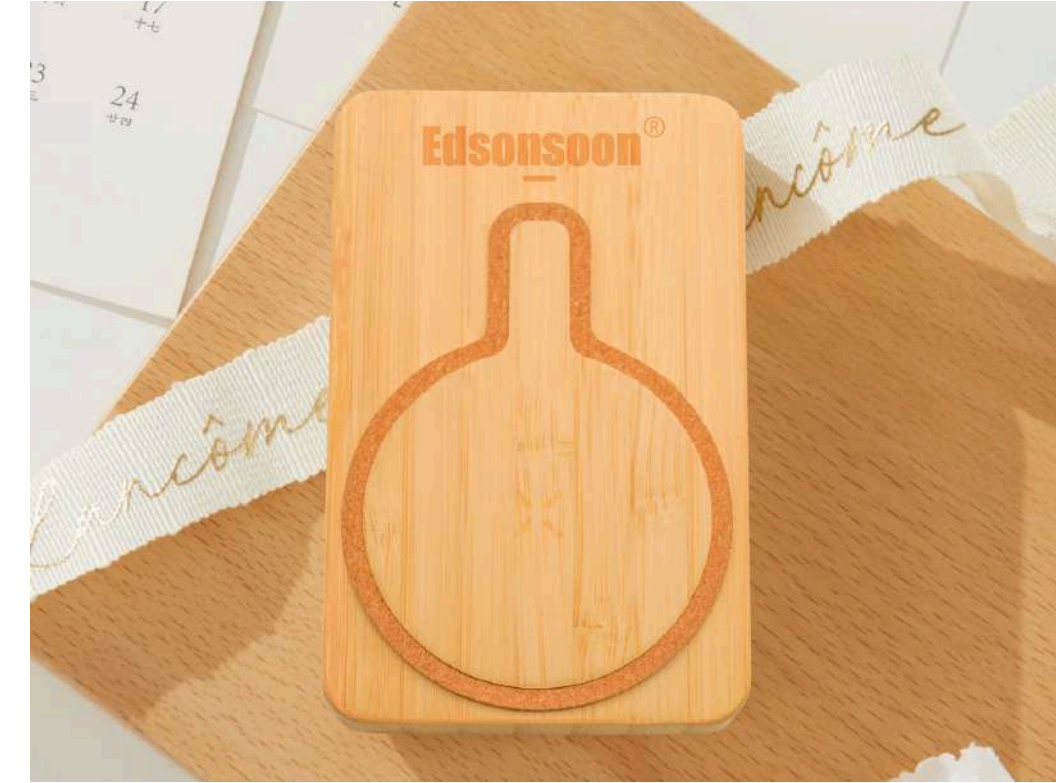

- Material: Bamboo + Cork
- Product Weight: 180g
- Battery: 5000 mAh/ 10000 mAh (customizable)
- Product Size: L10.9 × W7.2 × H1.8 cm
- Carton Size: 38.5 × 13 × 24.5 cm, 50 pcs/Ctn, 10kg/Ctn

MT557 – MAGSAFE
BAMBOO POWER
BANK WITH WIRELESS
CHARGER

- Magsafe-compatible 15W wireless charging
- PD 20W Type-C input & output for rapid charging
- Compact, durable design made of bamboo & cork
- Eco-friendly and stylish – great for corporate gifting or personal use
- USB quick charge port for multi-