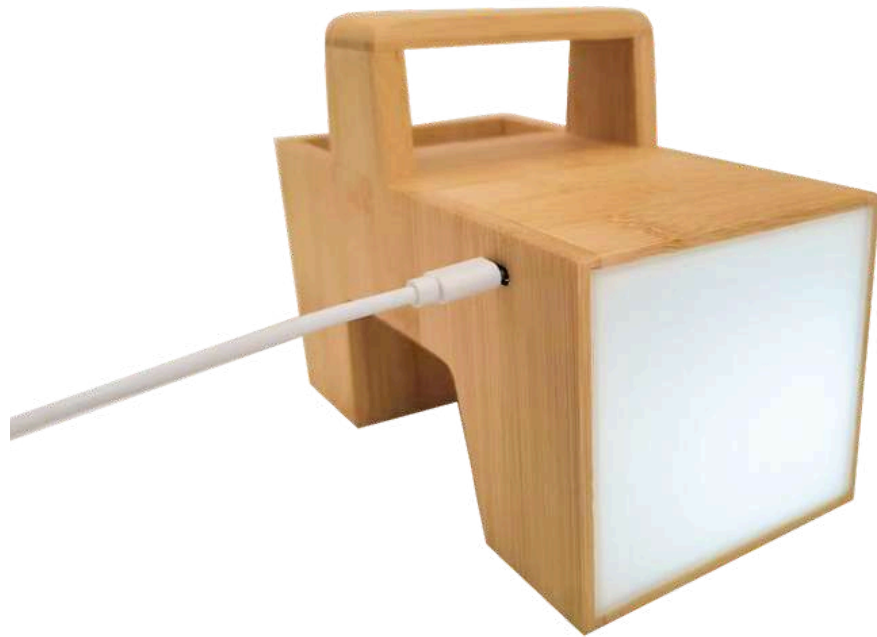

**Material: Bamboo**  
**Product Weight: 82g**  
**Product Size: 10 × 10.2**  
**× 1.7 cm**

**MT597 HEART-  
SHAPED BAMBOO  
WIRELESS  
CHARGER**

- **Unique heart-shaped design for a stylish touch**
- **Fast wireless charging (5W/10W/15W options)**
- **Made from eco-friendly, sustainable bamboo**
- **Lightweight, compact, and travel-friendly**
- **Ideal for gifts, personal use, and corporate promotions**

# MT510 BAMBOO WIRELESS CHARGING LAMP STATION

- 2-in-1 wireless charging for phone and watch
- Built-in LED table lamp for versatile lighting
- Pen stand for organized desks
- Fast charging with 10W/15W wireless output
- Elegant and sustainable bamboo finish