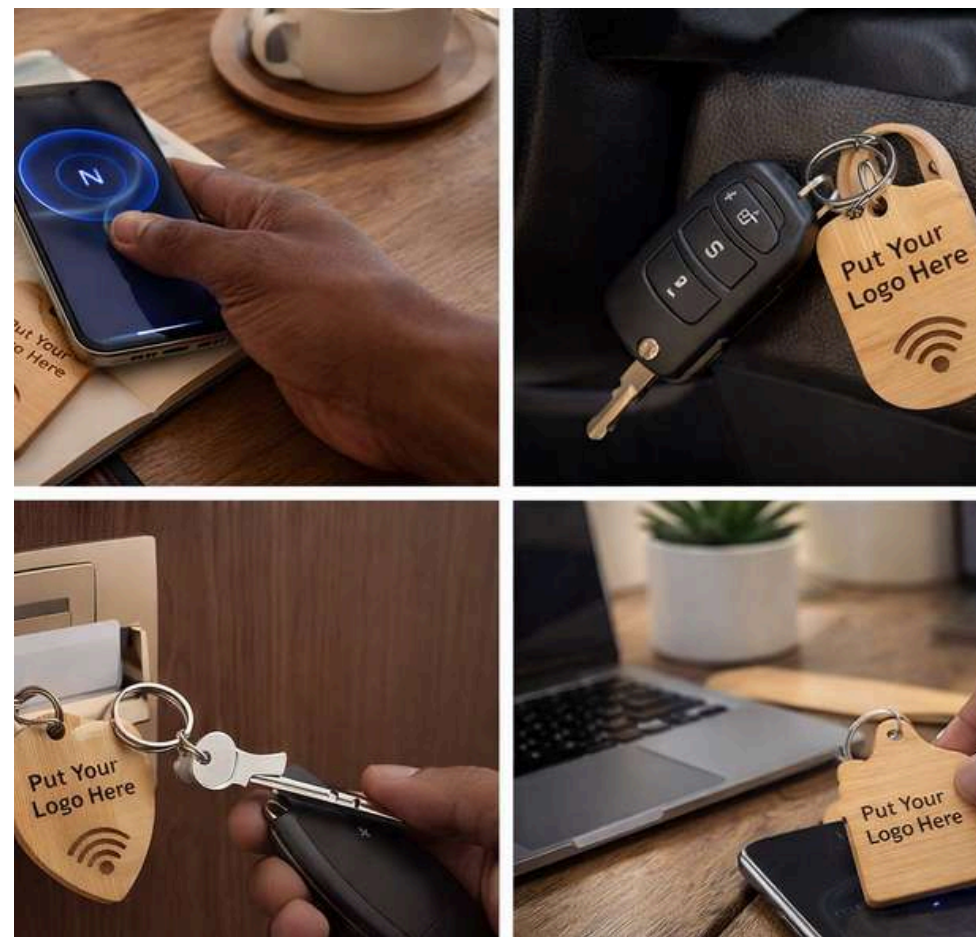

MT702 EDSONSOON
BAMBOO NFC
SMART TAG | ECO-
FRIENDLY RFID
WOODEN TOKEN
FOR DIGITAL
SHARING, ACCESS &
AUTOMATION