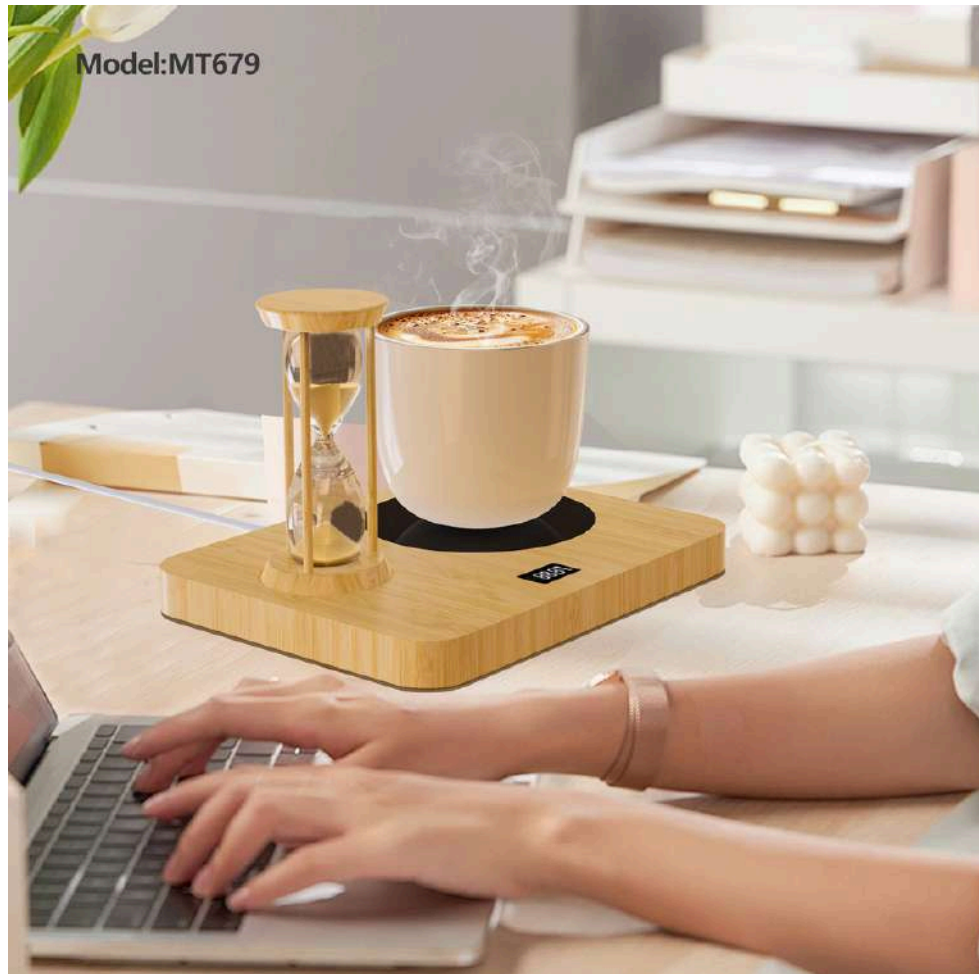

## MT678 — CUP WARMER WITH DIGITAL CLOCK

- **2-in-1 Design:** Keeps your drink warm while displaying the time.
- **Safe Constant Heating:** Ideal for coffee, tea, milk, and office use.
- **Clear LED Clock:** Easy to read day or night.
- **Desktop Essential:** Perfect for office, home, study desk.
- **Gift Friendly:** Minimalist design suitable for all occasions.