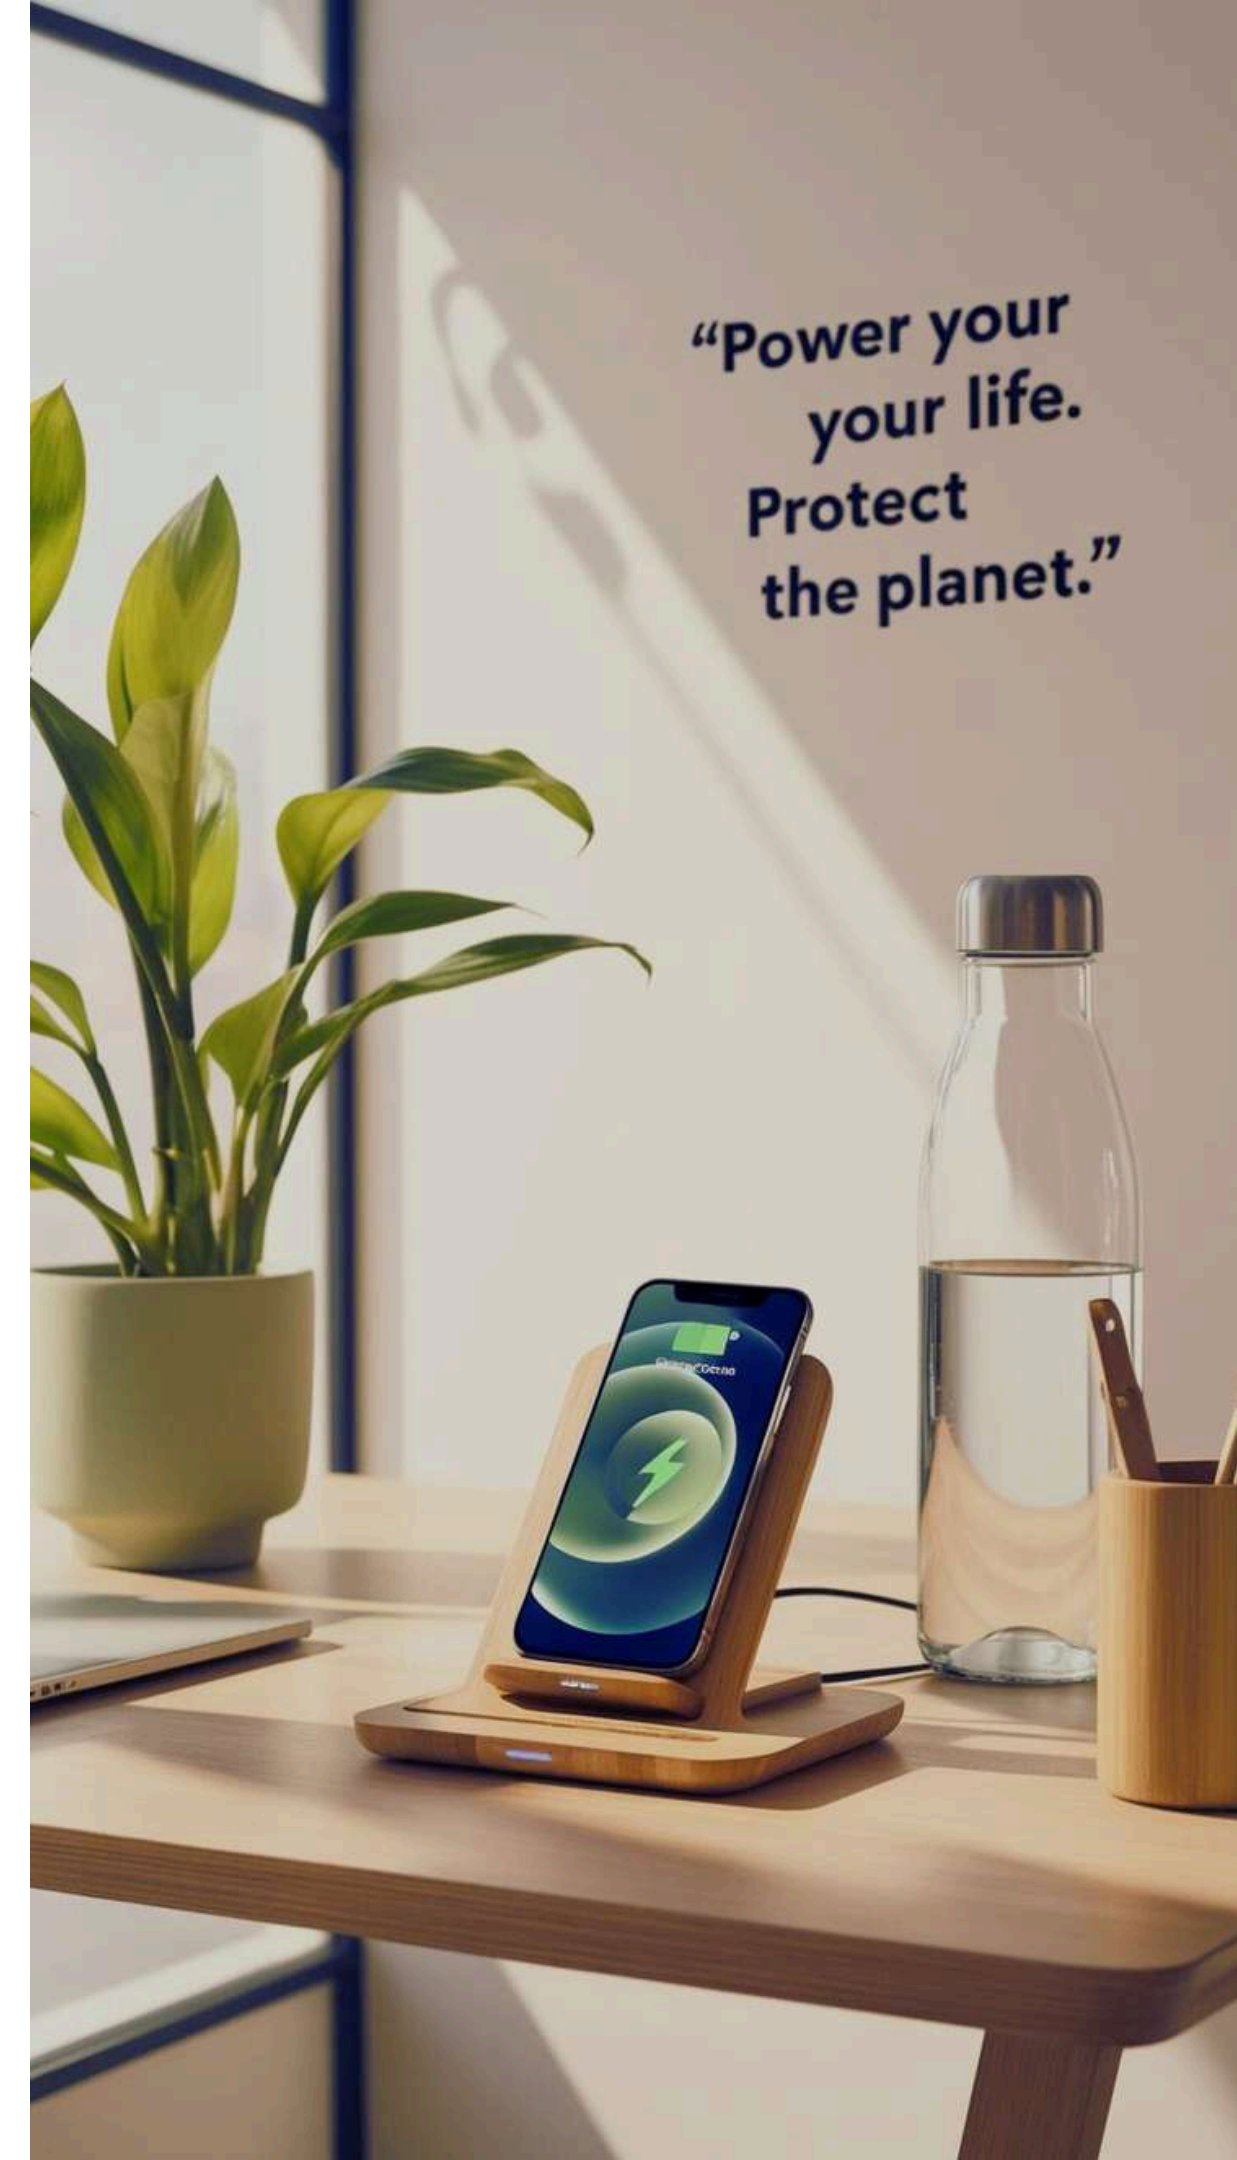

ABOUT US

At Edsonsoon, we believe innovation and sustainability should go hand in hand. We create eco-friendly bamboo charging solutions that combine modern technology with nature's timeless elegance. Our mission is simple to power your life while protecting the planet.

CONTACT US

Email: ray020k@126.com / globalservice@timematetek.com

Phone: +8613925249208

Business Address: Dongguan BF Technology Co., Limited,
Shenzhen, China

Website: www.edsonsoon.com

EDSONSOON