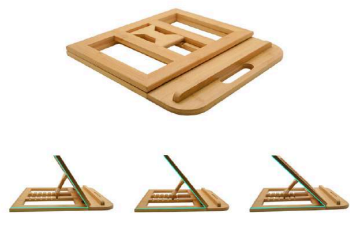

Model:MT683