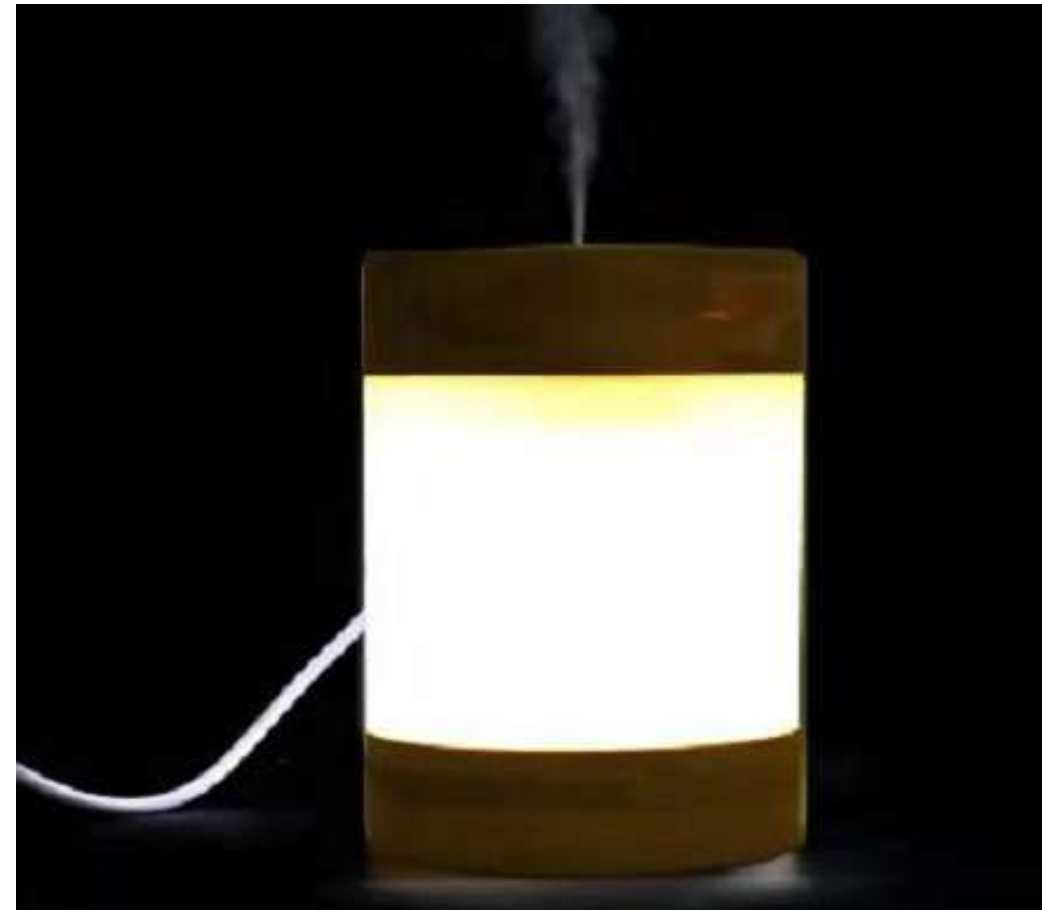

BAMBOO
HUMIDIFIER WITH
LED LIGHT MT529

- Stylish bamboo and PC build
- Decorative 2-mode LED lighting
- Continuous mist vaporization
- Large 350ml+ water tank capacity
- Covers rooms up to 25m²
- Compact yet functional design for home or office use