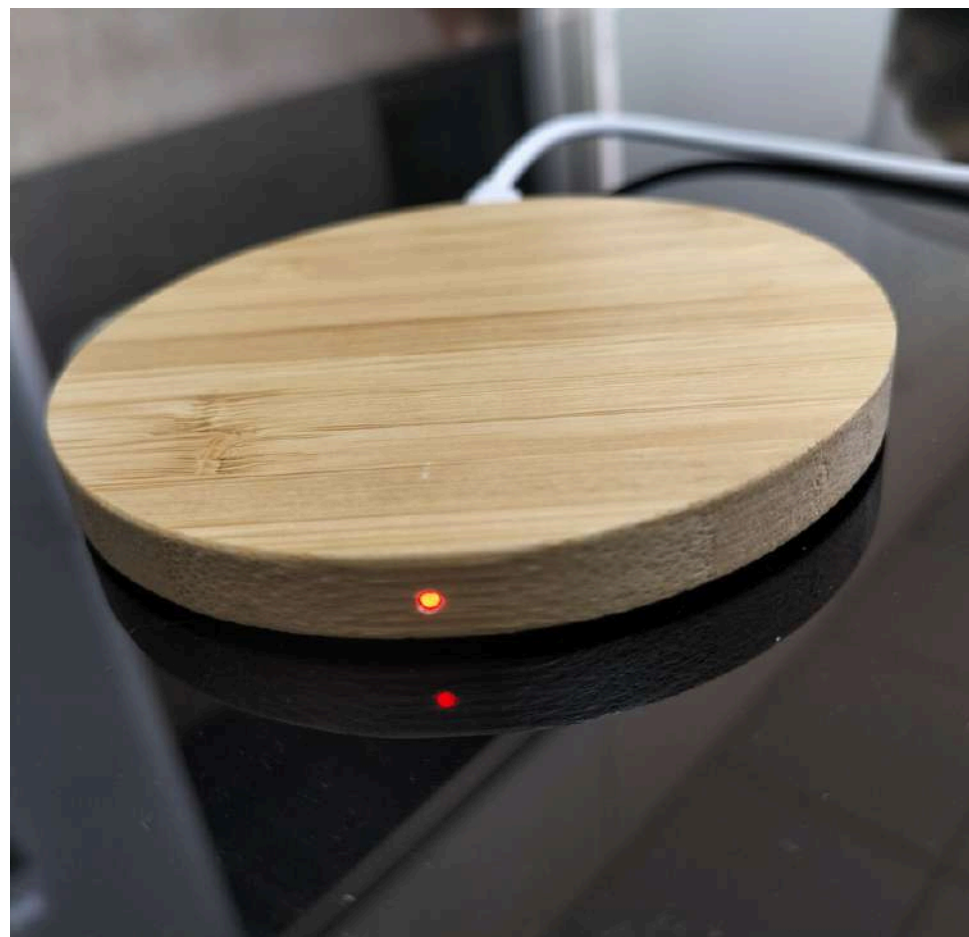

BAMBOO WIRELESS
CHARGER – MODEL
NO: MT515

- 1 × Wireless Charger – 10W fast wireless charging for smartphones and compatible devices
- 1 × Type-C Input – Supports 5V-9V/2A-1.67A for efficient, stable charging
- Compact & Lightweight – Weighs just 40g and is only 0.8cm thick
- Eco-Friendly Design – Made from natural bamboo for a sustainable, minimalist aesthetic
- Portable & Stylish – Ideal for office desks, nightstands, or travel