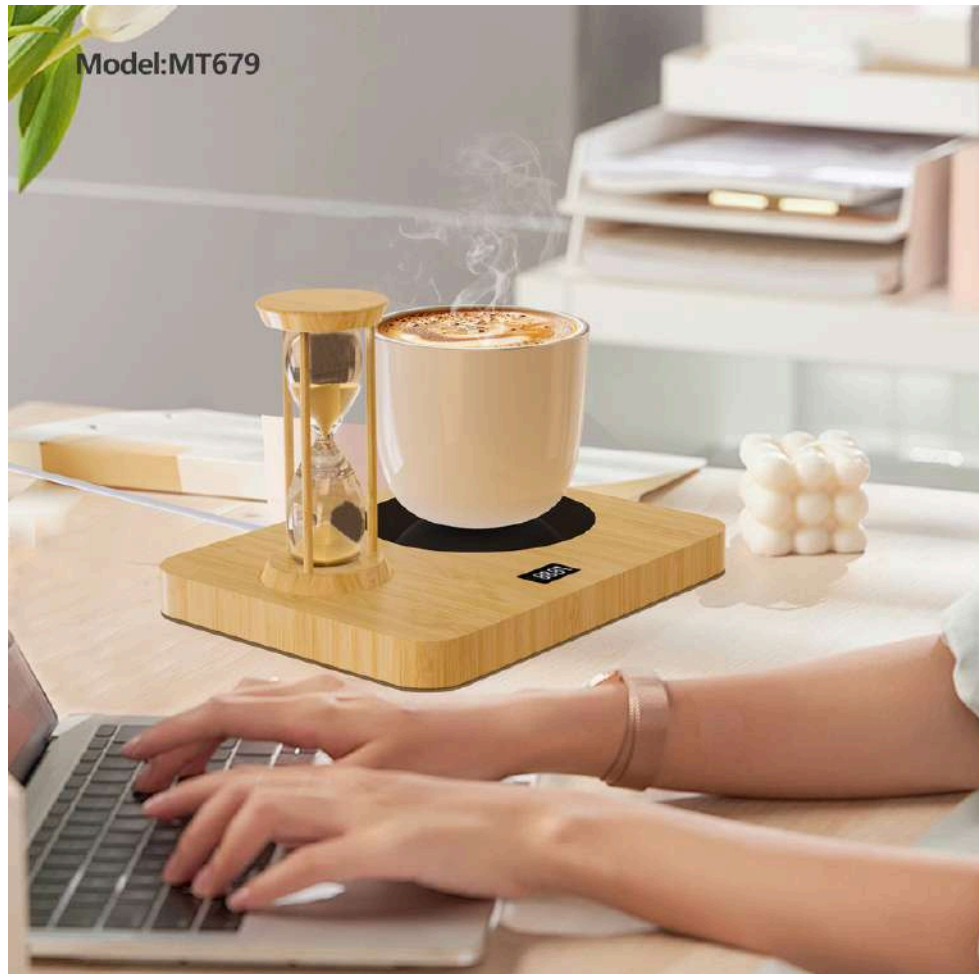

- **Model: MT679**
- **Material: Natural bamboo + glass hourglass**
- **Power: 15-20W**
- **Temp: Keeps drinks at ~50-65°C**
- **Input: USB-C / USB-A**
- **Function: Cup warmer + decorative timer**
- **Compatible Cups: Ceramic, glass, stainless steel**
- **Size: Compact desktop design**