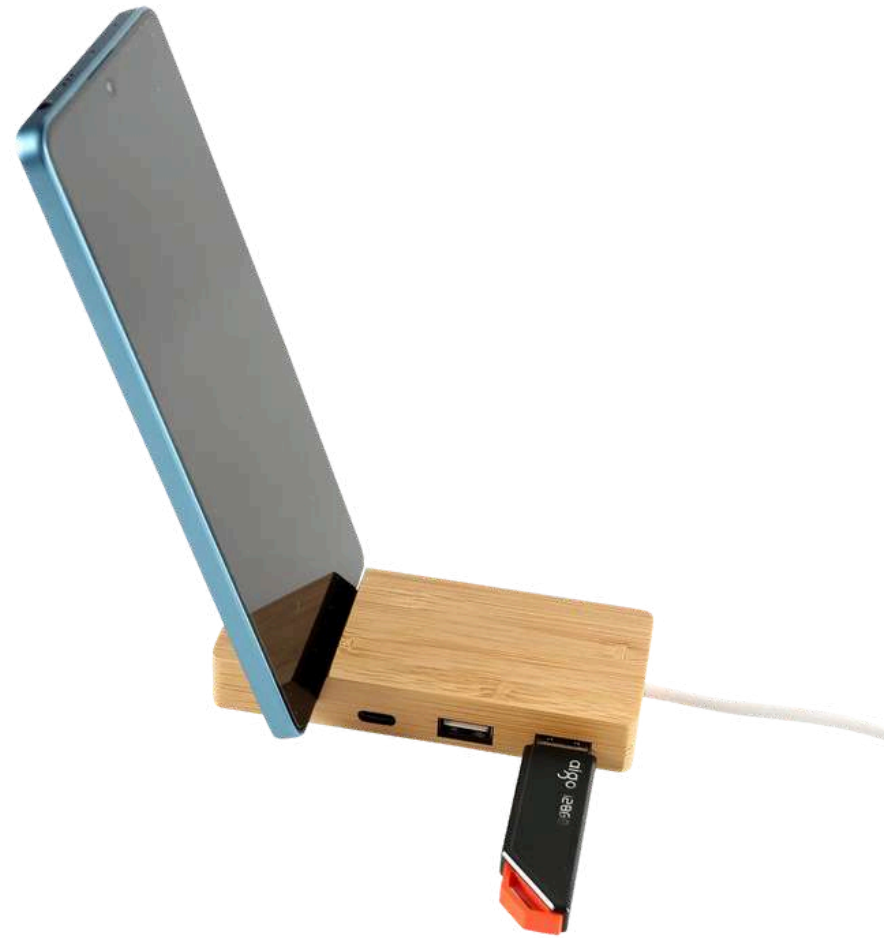

Material: Bamboo & PU  
Leather  
Product Weight: 205g  
Product Size: 19.5 × 8.2 × 16  
cm

Material: Eco-friendly composite  
Product Size: 9.5 × 10.2 × 16.5 cm  
Potted Plant Settler Size: 7.4 × 7.9 × 6.5 cm

 INNOVATIVE  
WIRELESS CHARGER  
WITH POTTED PLANT  
HOLDER MT630

- Fast wireless charging support (5W/10W/15W optional)
- Detachable potted plant holder for easy maintenance
- Sleek and compact footprint fits any desktop
- Promotes natural wellness and productivity
- A unique gift choice for eco-lovers and tech fans