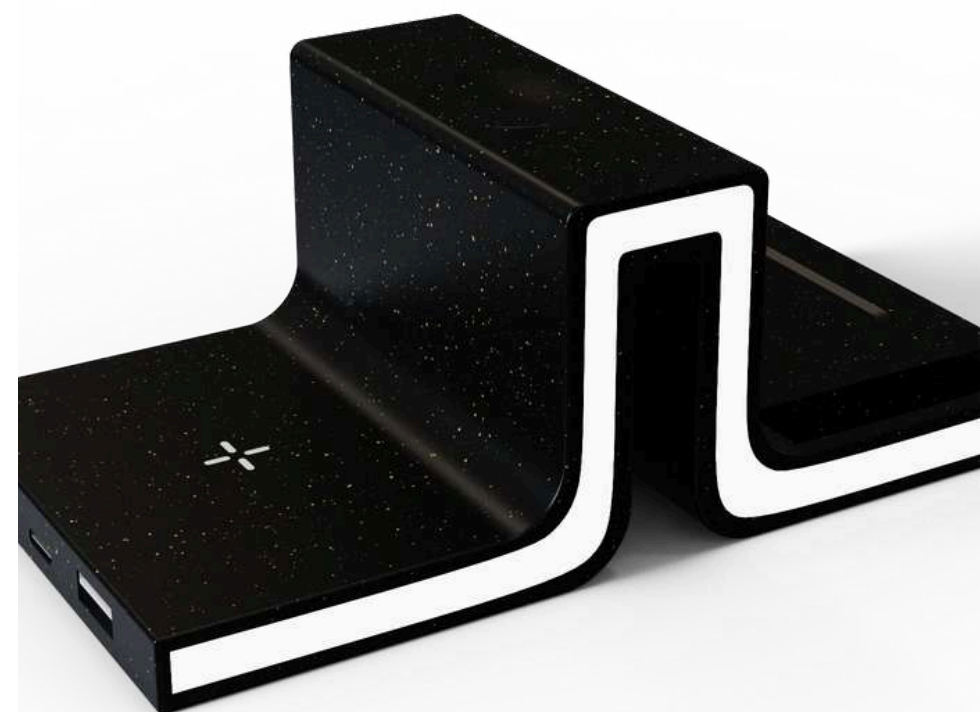

- ✓ Fast Wireless Charging – Select your preferred output: 5W / 10W / 15W
- ✓ Eco-Friendly – Crafted from renewable bamboo materials
- ✓ Qi-Compatible – Works with all Qi-enabled smartphones
- ✓ Smart Safety Chip – Over-voltage, temperature, and surge protection
- ✓ Elegant & Minimalist Design – Ideal for home, office, or gifting