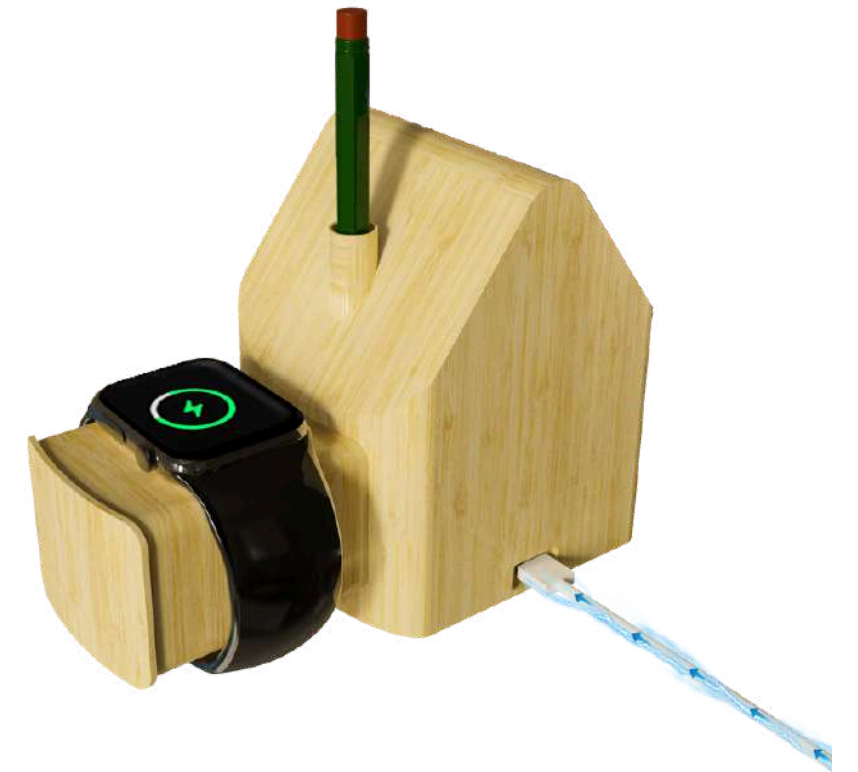

- **Material:** Natural Bamboo + LED Display
- **Functions:** Alarm Clock + Time/Date/Temperature + DIY Cube Calendar
- **Display:** Soft LED light (adjustable brightness)
- **Power:** USB-C input / Battery backup (optional)
- **Calendar Type:** Rotating bamboo cubes (month/day blocks)
- **Size:** TBD
- **Weight:** TBD

## MT611 — LED LIGHT ALARM CLOCK WITH DIY BAMBOO CUBE CALENDAR

- **Eco-Friendly Bamboo Design:** Minimalist, natural, and stylish on any desk.
- **LED Digital Clock:** Shows time, date, and temperature clearly day or night.
- **DIY Cube Calendar:** Reusable wooden month & day blocks—no more paper calendars.
- **Perfect Desk Decor:** Ideal for home, office, study table, or bedside use.
- **Soft Ambient Light:** Gentle LED glow enhances night-time visibility without harsh brightness.
- **Gift Friendly:** Unique combination of digital tech + bamboo craft.

**MT617 — House-Shaped LED Clock with 3-in-1 Wireless Charging**

- **Model:** MT617
- **Material:** Bamboo + ABS
- **Functions:** LED Alarm Clock + Magnetic Phone Charger + Watch Charger + Pen Holder
- **Wireless Output:**
- **Phone:** 10W / 15W Magnetic Charging
- **Watch:** 2.5W Magnetic Charging
- **Input:** USB-C
- **Display:** LED time/date/temp
- **Extras:** Pen Slot / Desktop Organizer

- **House-Shape Design:** Cute, warm, and perfect for home or office décor.
- **Built-In LED Alarm Clock:** Displays time, date, and temperature clearly.
- **3-in-1 Charging:** Charges phone (magnetic), smartwatch, and works as a mini organizer.
- **MagSafe Phone Charging:** Strong alignment keeps your phone securely attached.
- **Desk Organizer:** Includes a pen slot for daily use or study desks.
- **USB-C Powered:** Fast, stable, and easy to connect.