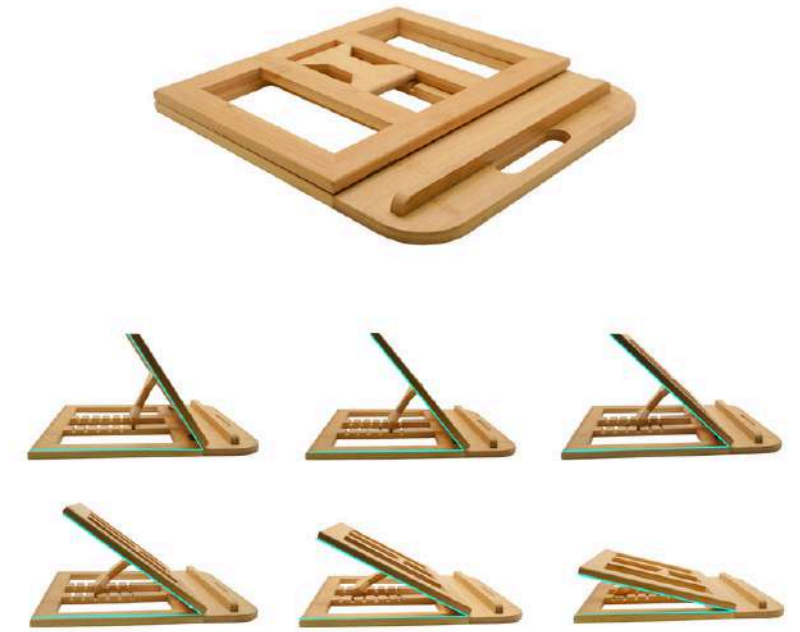

**MT705 10000MAH CORK  
POWER BANK – SLIM FAST  
CHARGING PORTABLE  
BATTERY WITH USB-A & USB-  
C**

Model:MT705

- Charge smartphones, earbuds, tablets, and USB devices
- Ideal for travel, daily commute, and outdoor use
- Compact size fits easily in pocket or bag
- Charge multiple devices at the same time
- Eco-conscious choice with natural cork finish

- **Material:** Bamboo
- **Adjustable Height:** Multi-level angle adjustment
- **Compatible Size:** Fits 10–17 inch laptops
- **Design:** Foldable, lightweight, portable
- **Cooling:** Open-frame ventilation design
- **Load Capacity:** 10–20kg (depending on model)

## MT683 — ADJUSTABLE LAPTOP STAND

- **Ergonomic Adjustment:** Helps reduce neck and shoulder strain.
- **Strong & Stable:** Durable material supports heavy laptops securely.
- **Better Cooling:** Open structure improves airflow and prevents overheating.
- **Portable & Foldable:** Easy to carry for travel, office, or home.
- **Universal Fit:** Suitable for all laptop brands and sizes.