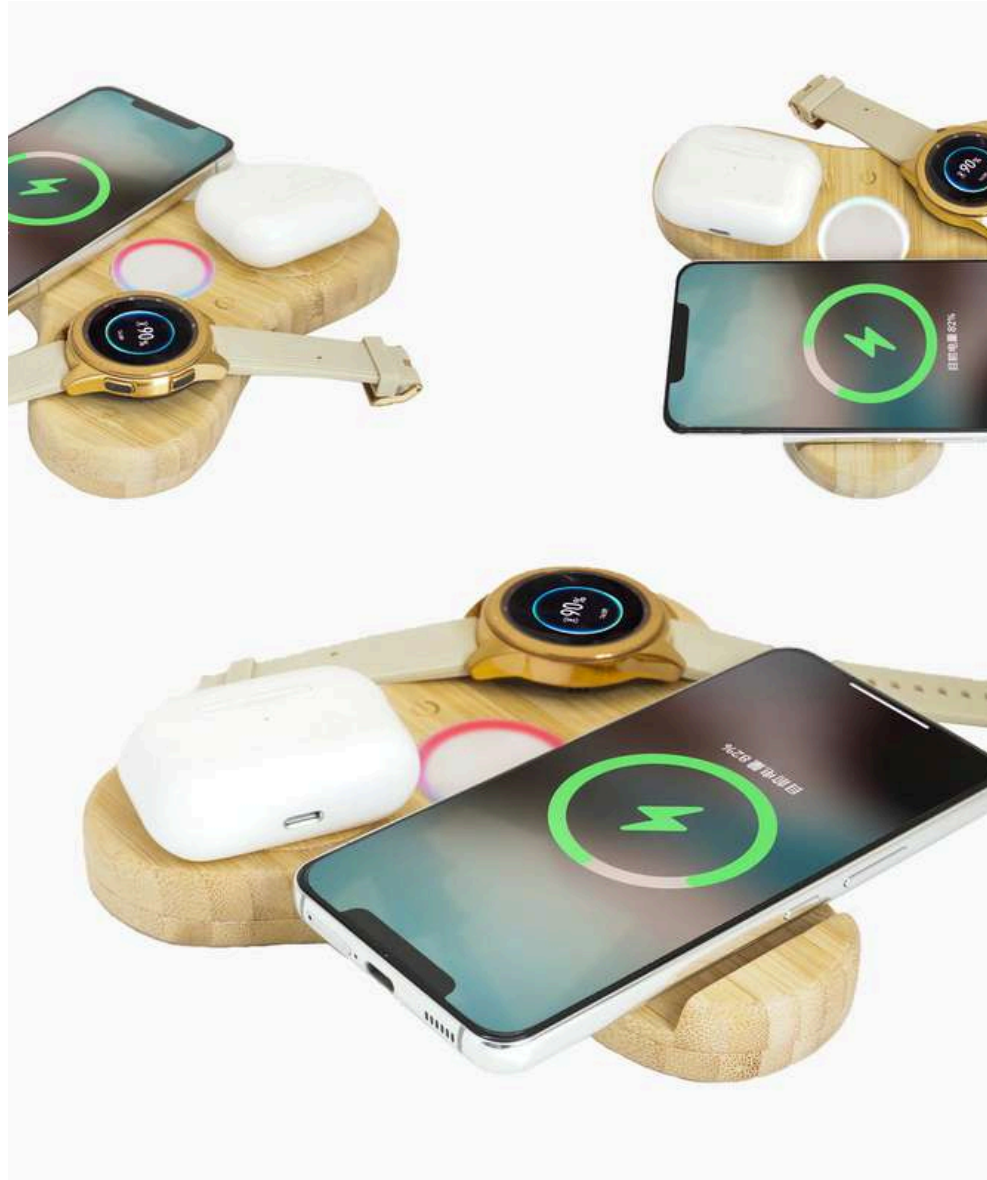

MT544 – 4 IN 1
BAMBOO WIRELESS
CHARGER WITH
AMBIANCE LAMP

Material: Natural Bamboo
Product Weight: 178g
Product Size: 16.8 × 15 × 2 cm