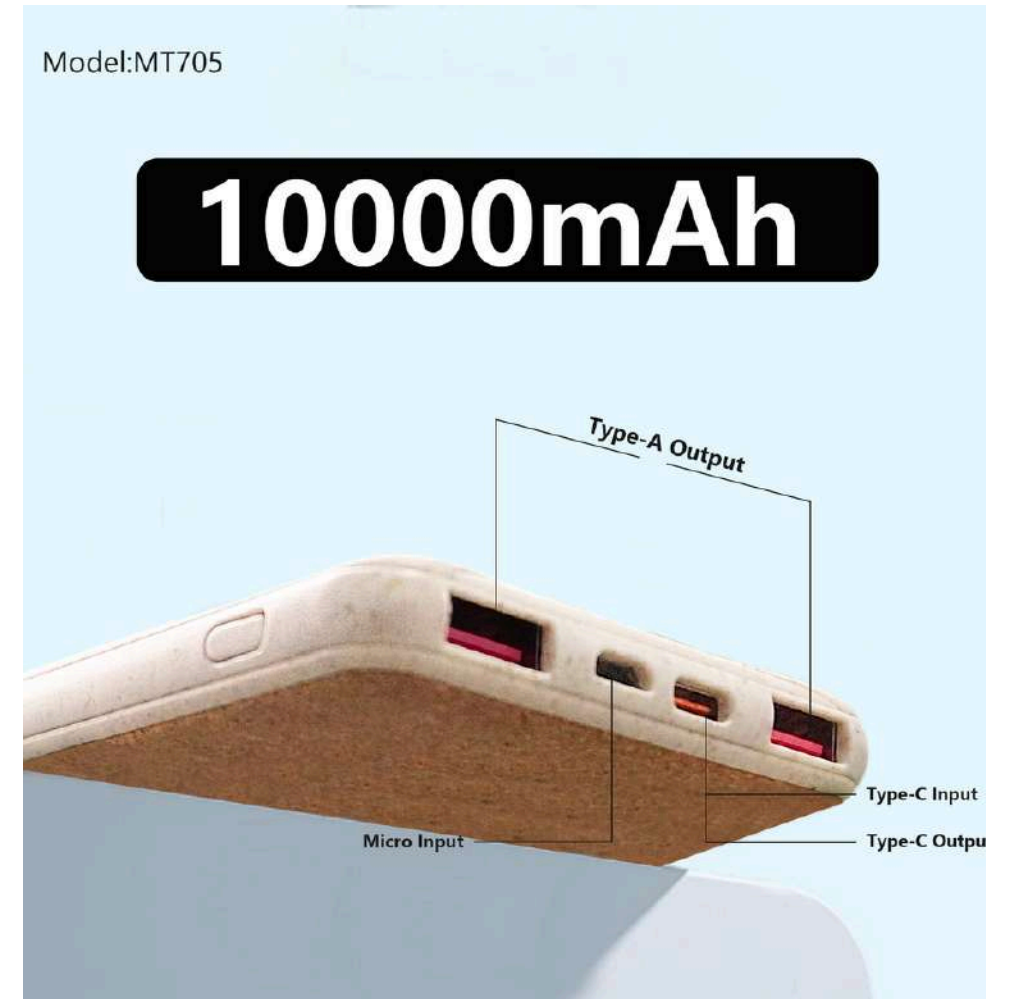

- **Model:** MT705
- **Battery Capacity:** 10,000 mAh
- **Material:** Eco-friendly cork surface + recycled plastic frame
- **Output Ports:**
  - 2 × USB-A output
  - 1 × USB-C output
- **Input Ports:**
  - 1 × USB-C input
  - 1 × Micro USB input
- **Charging:** Fast charging supported
- **Indicators:** LED power indicator
- **Design:** Slim, lightweight, pocket-size
- **Power:** Portable rechargeable power bank

**MT705 10000MAH CORK
POWER BANK – SLIM FAST
CHARGING PORTABLE
BATTERY WITH USB-A & USB-
C**

Model:MT705

- Charge smartphones, earbuds, tablets, and USB devices
- Ideal for travel, daily commute, and outdoor use
- Compact size fits easily in pocket or bag
- Charge multiple devices at the same time
- Eco-conscious choice with natural cork finish