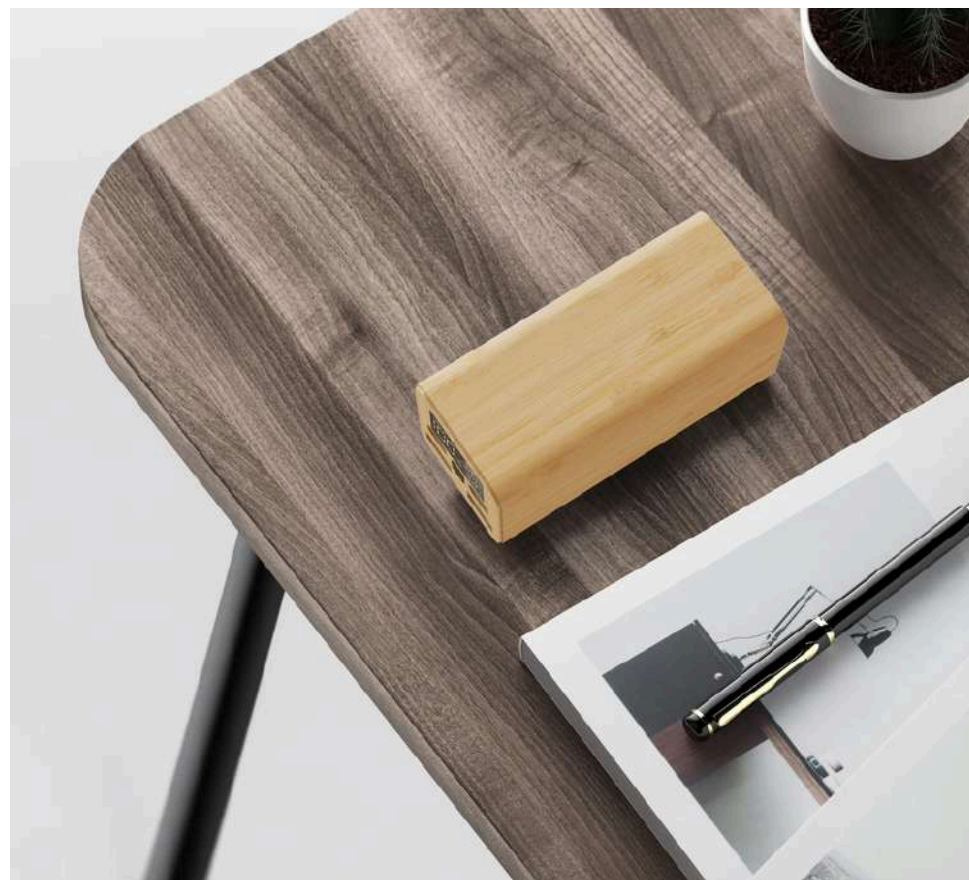

EDSONSOON MT616
BAMBOO 20000MAH
POWER BANK – DUAL
TYPE-C PD20W + QC3.0
FAST CHARGING