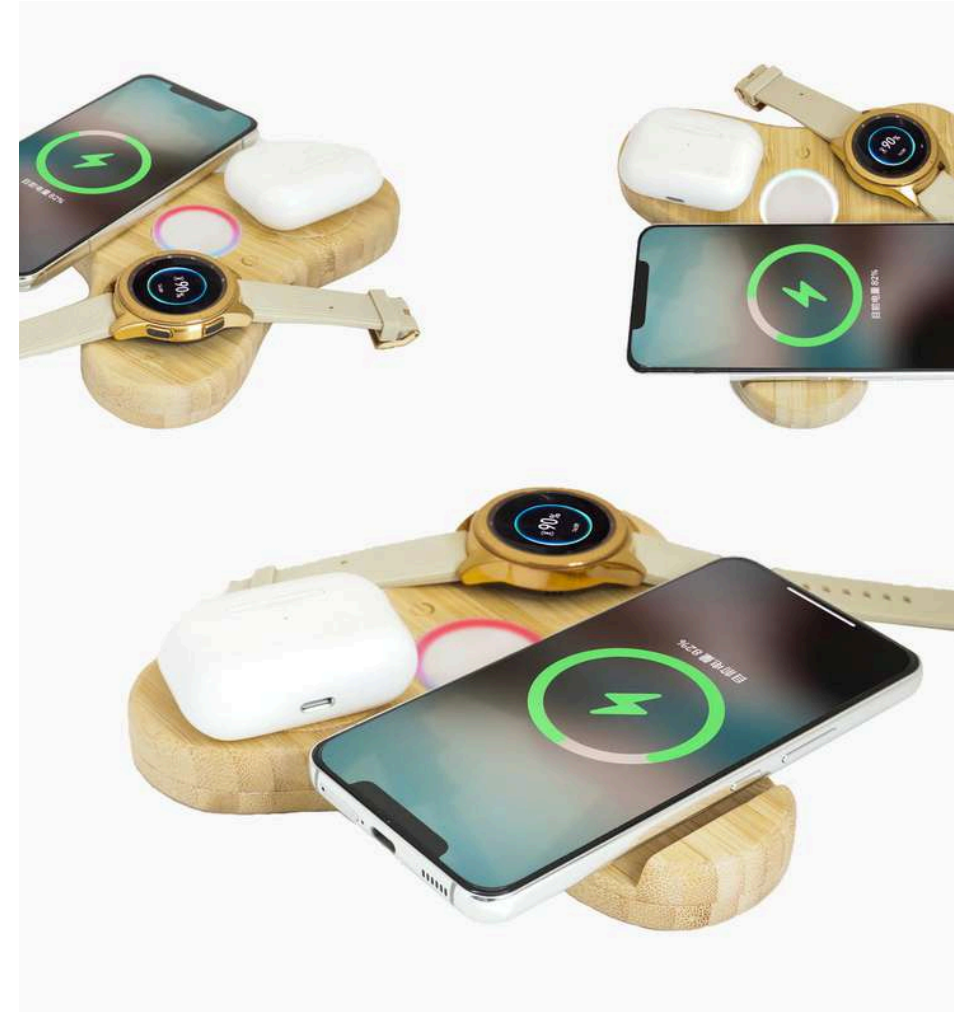

- ✓ Eco-Friendly Bamboo Material
- ✓ Wireless Charging for 3 Devices Simultaneously
- ✓ Minimalist Phone Holder
- ✓ Soft Ambient Lighting
- ✓ Type-C Fast Charging Support
- ✓ Perfect for Desks, Nightstands, or Gifting