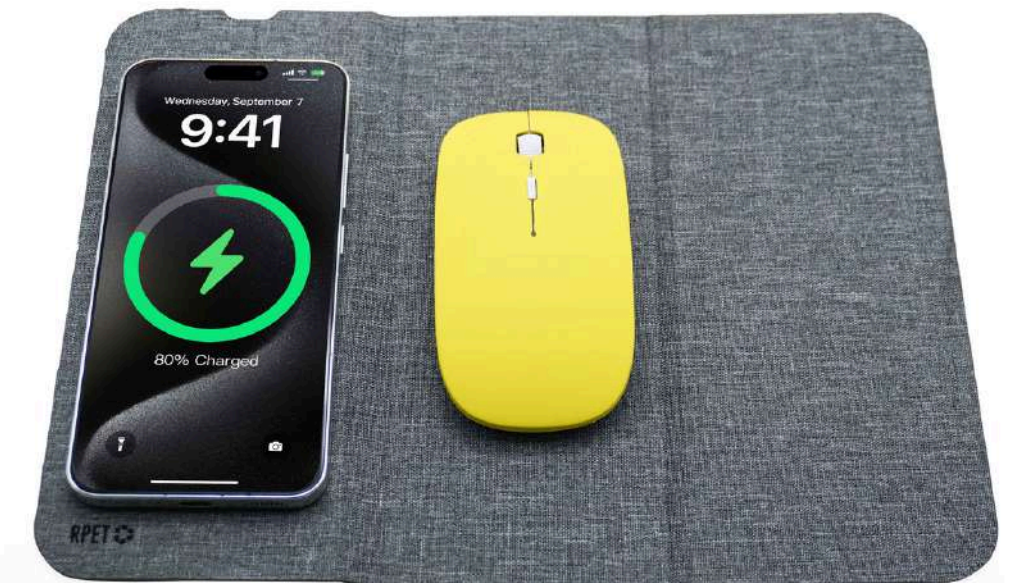

- Model No: MT585
- Material: Cork / PU / RPET (Optional)
- Function: Foldable mouse pad with integrated wireless charger
- Wireless Output: 5W (10W / 15W Optional)
- Product Weight: 98g
- Product Size: 26.5 × 20 cm
- Carton Size: 55.5 × 21 × 25 cm (50 pcs/carton)
- Carton Weight: 8 kg